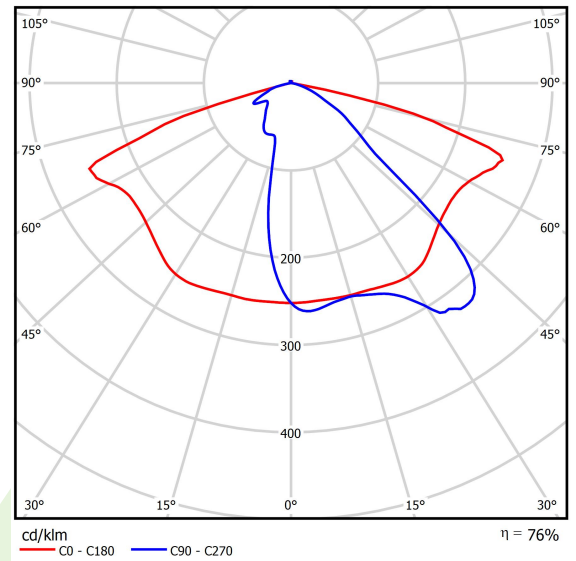

Product: STREETPARK S LED PREMIUM HO 5500 STREET-M E IP66 22 757

Index: 19.3175.0004.22

Description

Powder painted aluminum cast housing highly weather proof. Luminaire is equipped with adjustable handle designed for mounting on posts and arms of 60 mm diameter. Level of tightness IP66. Diffuser is made of hardened glass. Following color temperatures are available: 5700 K. It is possible to program an autonomous multi-level or manual power reduction for specific customer needs by using a specialized power supply in the luminaire. The luminaires have overvoltage protection as standard based on the functionality of the power supplies. Optionally, the luminaires can be equipped with an additional voltage surge protector that does not require interference during the assembly and disassembly of the power supply system. *Selected luminaire variants are available with ENEC certificate.

Product information

Category	Outdoor luminaires
Family	STREETPARK S LED PREMIUM
Name	STREETPARK S LED PREMIUM HO 5500 STREET-M E IP66 22 757
Index	19.3175.0004.22

Light and electrical data

Light source	LED
Luminous flux LED [lm]	5588
LED power [W]	38
Luminaire luminous flux [lm]	4255
Power of luminaire [W]	42
Luminaire's light efficiency [lm/W]	101,3
Color of the light [K]	5700
CRI	>70
SDCM (LED sources)	5
Beam angle [°]	street light distribution
Protection against electric shock	I
Protection degree	IP66
Voltage	220..240 V, 50..60 Hz
Lifetime of LED sources [h]	100000
Lx/By	L80/B10
Operating temperature range [°C]	-40 ÷ 40
Driver	standard on/off (E)
Power factor cos φ	>0,95
Circuit load capacity	15 (B10), 25 (B16), 25 (C10), 40 (C16)

Mechanical data

Assembly	mounted on poles
Material	aluminum
Color	RAL 9007 (dark gray)
Diffuser	hardened transparent glass
Impact resistant	IK09
Weight [kg]	4,62
Dimensions [mm]	628 x 266 x 99

A graph of light