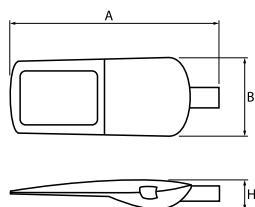

Product: STREETPARK S LED PREMIUM HO 5500 STREET-M E IP66 22 757

Index: 19.3175.0004.22

Description

Powder painted aluminum cast housing highly weather proof. Luminaire is equipped with adjustable handle designed for mounting on posts and arms of 60 mm diameter. Level of tightness IP66. Diffuser is made of hardened glass. Following color temperatures are available: 5700 K. It is possible to program an autonomous multi-level or manual power reduction for specific customer needs by using a specialized power supply in the luminaire. The luminaires have overvoltage protection as standard based on the functionality of the power supplies. Optionally, the luminaires can be equipped with an additional voltage surge protector that does not require interference during the assembly and disassembly of the power supply system. *Selected luminaire variants are available with ENEC certificate.

Product information

Category	Outdoor luminaires
Family	STREETPARK S LED PREMIUM
Name	STREETPARK S LED PREMIUM HO 5500 STREET-M E IP66 22 757
Index	19.3175.0004.22

Light and electrical data

Light source	LED
Luminous flux LED [lm]	5588
LED power [W]	38
Luminaire luminous flux [lm]	4255
Power of luminaire [W]	42
Luminaire's light efficiency [lm/W]	101,3
Color of the light [K]	5700
CRI	>70
SDCM (LED sources)	5
Beam angle [°]	street light distribution
Protection against electric shock	I
Protection degree	IP66
Voltage	220..240 V, 50..60 Hz
Lifetime of LED sources [h]	100000
Lx/By	L80/B10
Operating temperature range [°C]	-40 ÷ 40
Driver	standard on/off (E)
Power factor cos φ	>0,95
Circuit load capacity	15 (B10), 25 (B16), 25 (C10), 40 (C16)

Mechanical data

Assembly	mounted on poles
Material	aluminum
Color	RAL 9007 (dark gray)
Diffuser	hardened transparent glass
Impact resistant	IK09
Weight [kg]	4,62
Dimensions [mm]	628 x 266 x 99

A graph of light