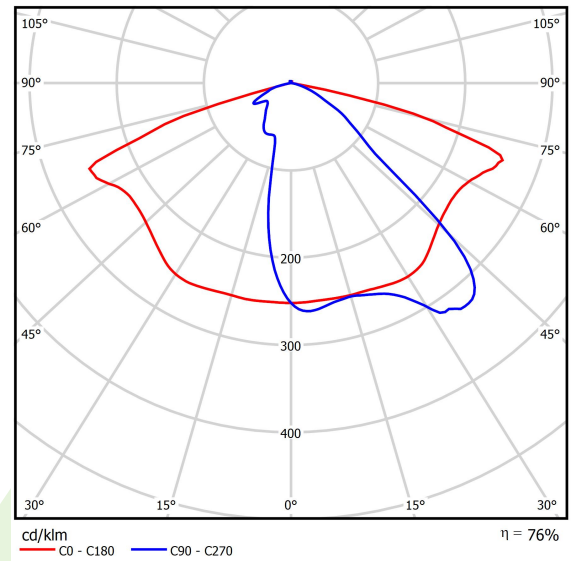

Product information

Category	Outdoor luminaires
Family	STREETPARK S LED PREMIUM
Name	STREETPARK S LED PREMIUM HE 4000 STREET-M E IP66 22 757
Index	19.3175.0001.22

Light and electrical data

Light source	LED
Luminous flux LED [lm]	3965
LED power [W]	25
Luminaire luminous flux [lm]	3019
Power of luminaire [W]	28
Luminaire's light efficiency [lm/W]	107,8
Color of the light [K]	5700
CRI	>70
SDCM (LED sources)	5
Beam angle [°]	street light distribution
Protection against electric shock	I
Protection degree	IP66
Voltage	220..240 V, 50..60 Hz
Lifetime of LED sources [h]	100000
Lx/By	L80/B10
Operating temperature range [°C]	-40 ÷ 40
Driver	standard on/off (E)
Power factor cos φ	>0,95
Circuit load capacity	15 (B10), 25 (B16), 25 (C10), 40 (C16)

Mechanical data

Assembly	mounted on poles
Material	aluminum
Color	RAL 9007 (dark gray)
Diffuser	hardened transparent glass
Impact resistant	IK09
Weight [kg]	4,6
Dimensions [mm]	628 x 266 x 99

A graph of light