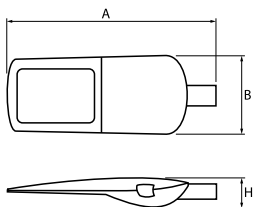

Product: STREETPARK S LED PREMIUM HE 4000 STREET-M E IP66 22 757

Index: 19.3175.0001.22

Description

Powder painted aluminum cast housing highly weather proof. Luminaire is equipped with adjustable handle designed for mounting on posts and arms of 60 mm diameter. Level of tightness IP66. Diffuser is made of hardened glass. Following color temperatures are available: 5700 K. It is possible to program an autonomous multi-level or manual power reduction for specific customer needs by using a specialized power supply in the luminaire. The luminaires have overvoltage protection as standard based on the functionality of the power supplies. Optionally, the luminaires can be equipped with an additional voltage surge protector that does not require interference during the assembly and disassembly of the power supply system. *Selected luminaire variants are available with ENEC certificate.

Product information

Category	Outdoor luminaires
Family	STREETPARK S LED PREMIUM
Name	STREETPARK S LED PREMIUM HE 4000 STREET-M E IP66 22 757
Index	19.3175.0001.22

Light and electrical data

Light source	LED
Luminous flux LED [lm]	3965
LED power [W]	25
Luminaire luminous flux [lm]	3019
Power of luminaire [W]	28
Luminaire's light efficiency [lm/W]	107,8
Color of the light [K]	5700
CRI	>70
SDCM (LED sources)	5
Beam angle [°]	street light distribution
Protection against electric shock	I
Protection degree	IP66
Voltage	220..240 V, 50..60 Hz
Lifetime of LED sources [h]	100000
Lx/By	L80/B10
Operating temperature range [°C]	-40 ÷ 40
Driver	standard on/off (E)
Power factor cos φ	>0,95
Circuit load capacity	15 (B10), 25 (B16), 25 (C10), 40 (C16)

Mechanical data

Assembly	mounted on poles
Material	aluminum
Color	RAL 9007 (dark gray)
Diffuser	hardened transparent glass
Impact resistant	IK09
Weight [kg]	4,6
Dimensions [mm]	628 x 266 x 99

A graph of light