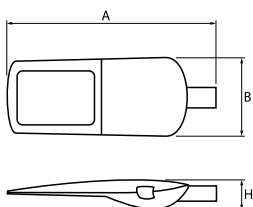

Product: STREETPARK M LED PREMIUM HE 10000 STREET-S E IP66 22 757

Index: 19.3174.0005.22

Description

Powder painted aluminum cast housing highly weather proof. Luminaire is equipped with adjustable handle designed for mounting on posts and arms of 60 mm diameter. Level of tightness IP66. Diffuser is made of hardened glass. Following color temperatures are available: 5700 K. It is possible to program an autonomous multi-level or manual power reduction for specific customer needs by using a specialized power supply in the luminaire. The luminaires have overvoltage protection as standard based on the functionality of the power supplies. Optionally, the luminaires can be equipped with an additional voltage surge protector that does not require interference during the assembly and disassembly of the power supply system. *Selected luminaire variants are available with ENEC certificate.

Light and electrical data

| | |
|-------------------------------------|--|
| Light source | LED |
| Luminous flux LED [lm] | 10574 |
| LED power [W] | 63 |
| Luminaire luminous flux [lm] | 8076 |
| Power of luminaire [W] | 71 |
| Luminaire's light efficiency [lm/W] | 113,7 |
| Color of the light [K] | 5700 |
| CRI | >70 |
| SDCM (LED sources) | 5 |
| Beam angle [°] | street light distribution |
| Protection against electric shock | I |
| Protection degree | IP66 |
| Voltage | 220..240 V, 50..60 Hz |
| Lifetime of LED sources [h] | 100000 |
| Lx/By | L80/B10 |
| Operating temperature range [°C] | -40 ÷ 40 |
| Driver | standard on/off (E) |
| Power factor cos φ | >0,95 |
| Circuit load capacity | 6 (B10), 10 (B16), 10 (C10), 17 (C16) |

Mechanical data

| | |
|------------------|-----------------------------------|
| Assembly | mounted on poles |
| Material | aluminum |
| Color | RAL 9007 (dark gray) |
| Diffuser | hardened transparent glass |
| Impact resistant | IK09 |
| Weight [kg] | 5,2 |
| Dimensions [mm] | 718 x 311 x 103 |