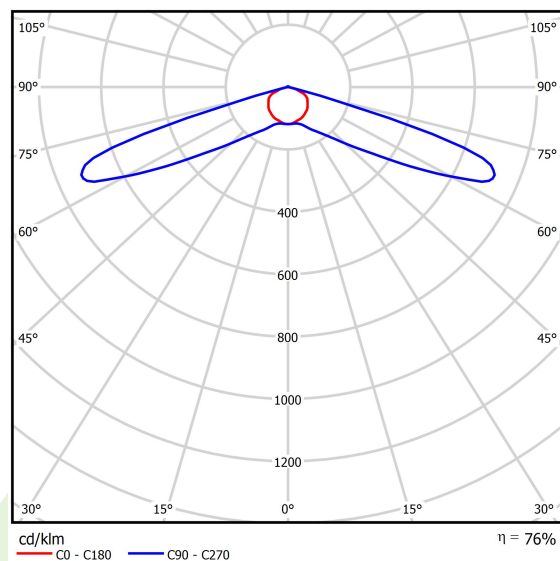

A graph of light

Accessories

Index 50ELR76/60

Name REDUKTOR R76/60x100