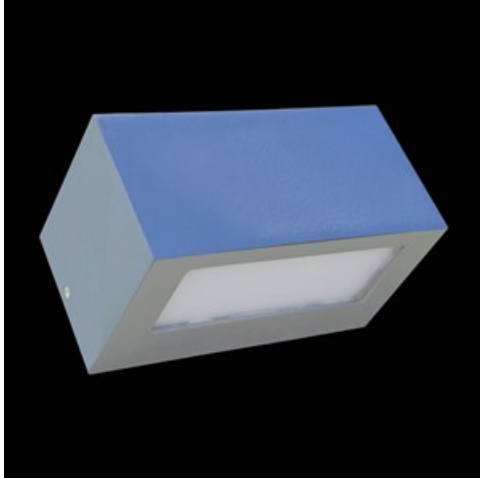

Product: KUBIK WALL ECO LED UP OR DOWN 2X GU10 IP54 04 PIR

Index: 19.3165.0007.04

Description

Luminaire for removable LED sources, called Retrofit, matching the GU10 holder. The body is made of aluminum painted with a special facade paint resistant to weather conditions. PMMA opal. Very easy assembly and access to the interior. Recommended for balconies lighting. Luminaire equipped with a PIR sensor. Number of sensor on/off cycles greater than 100000.

Product information

Category	Outdoor luminaires
Family	KUBIK WALL ECO LED IP54
Name	KUBIK WALL ECO LED UP OR DOWN 2X GU10 IP54 04 PIR
Index	19.3165.0007.04

Light and electrical data

Light source	RETROFIT GU10 (not included)
Luminous flux LED [lm]	depending on applied light source
LED power [W]	depending on applied light source
Luminaire luminous flux [lm]	depending on applied light source
Power of luminaire [W]	depending on applied light source
Luminaire's light efficiency [lm/W]	depending on applied light source
Color of the light [K]	depending on applied light source
CRI	depending on applied light source
SDCM (LED sources)	depending on applied light source
Beam angle [°]	(C0-C180) / (C90-C270) - 111,4° / 111,4°
Protection against electric shock	I
Protection degree	IP54
Voltage	220..240 V, 50..60 Hz
Lifetime of LED sources [h]	depending on applied light source
Lx/By	depending on applied light source
Driver	none

Mechanical data

Assembly	mounted on wall
Material	aluminum
Color	RAL 9005 (black)
Diffuser	PMMA opal
Weight [kg]	1,14
Dimensions [mm]	200 x 120 x 100

A graph of light