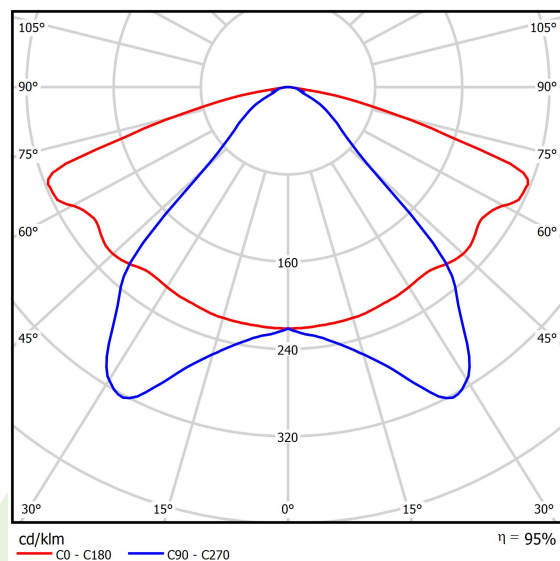

Product information

Category	Outdoor luminaires
Family	KUBIK POLE T LED
Name	KUBIK POLE T 15000 STREET-M E IP65 04 757 / 3000/1700MM
Index	19.3164.0004.04

Light and electrical data

Light source	LED
Luminous flux LED [lm]	14900
LED power [W]	100
Luminaire luminous flux [lm]	14100
Power of luminaire [W]	112
Luminaire's light efficiency [lm/W]	125,9
Color of the light [K]	5700
CRI	>70
SDCM (LED sources)	5
Beam angle [°]	street light distribution
Protection against electric shock	I
Protection degree	IP65
Voltage	220..240 V, 50..60 Hz
Lifetime of LED sources [h]	50000
Lx/By	L70/B10
Operating temperature range [°C]	-25 ÷ 30
Driver	standard on/off (E)
Power factor cos φ	>0,95
Circuit load capacity	5 (B10), 8 (B16), 8 (C10), 13 (C16)

Mechanical data

Assembly	for the ground
Material	aluminum
Color	RAL 9005 (black)
Diffuser	transparent polycarbonate
Impact resistant	IK04
Weight [kg]	30
Dimensions [mm]	1700 x 260 x 3000

A graph of light