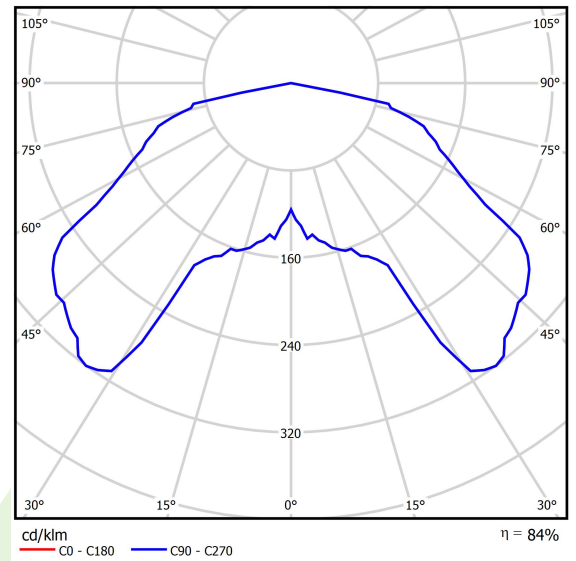

A graph of light

Accessories

Index 2TJ5782-3

Name 5782-3 Foundations RAL9007

Index 2TJ5782-4

Name 5782-4 Foundations