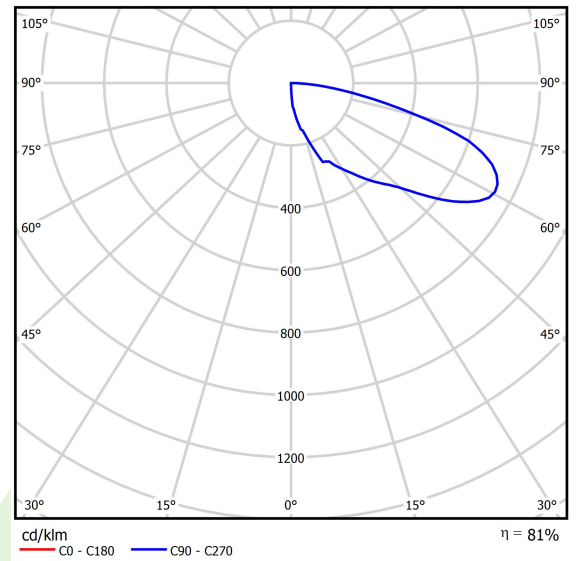

## Light and electrical data

Light source	LED
Luminous flux LED [lm]	372
LED power [W]	5
Luminaire luminous flux [lm]	303
Power of luminaire [W]	7
Luminaire's light efficiency [lm/W]	43,3
Color of the light [K]	3000
CRI	>80
SDCM (LED sources)	5
Beam angle [°]	asymmetric light distribution
Protection against electric shock	I
Protection degree	IP65
Voltage	220..240 V, 50..60 Hz
Lifetime of LED sources [h]	50000
Lx/By	L70/B50
Operating temperature range [°C]	-25 ÷ 30
Driver	standard on/off (E)
Power factor cos φ	>0,5
Circuit load capacity	37 (B10), 59 (B16), 61 (C10), 89 (C16)

## A graph of light