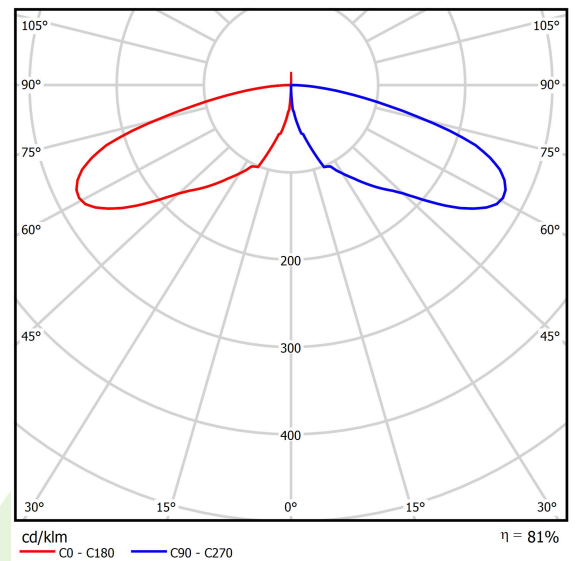

## Light and electrical data

Light source	<b>LED</b>
Luminous flux LED [lm]	<b>1032</b>
LED power [W]	<b>10</b>
Luminaire luminous flux [lm]	<b>840</b>
Power of luminaire [W]	<b>13</b>
Luminaire's light efficiency [lm/W]	<b>64,6</b>
Color of the light [K]	<b>6500</b>
CRI	<b>&gt;80</b>
SDCM (LED sources)	<b>5</b>
Beam angle [°]	<b>asymmetric light distribution</b>
Protection against electric shock	<b>I</b>
Protection degree	<b>IP65</b>
Voltage	<b>220..240 V, 50..60 Hz</b>
Lifetime of LED sources [h]	<b>50000</b>
Lx/By	<b>L70/B50</b>
Operating temperature range [°C]	<b>-25 ÷ 30</b>
Driver	<b>standard on/off (E)</b>
Power factor cos φ	<b>&gt;0,5</b>
Circuit load capacity	<b>37 (B10), 59 (B16), 61 (C10), 89 (C16)</b>

## A graph of light