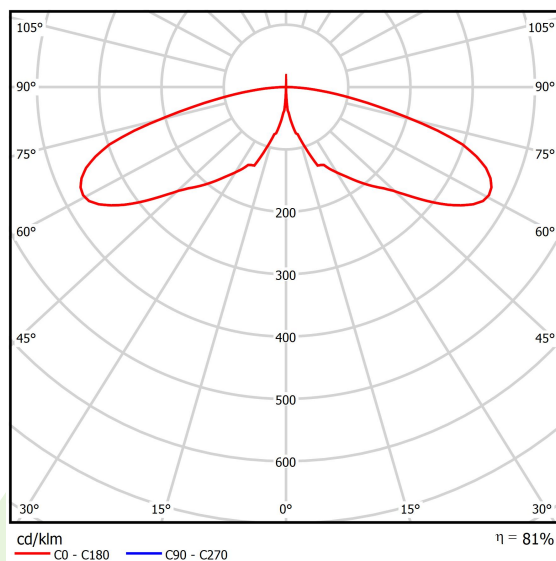

Product: KUBIK POLE 600 3/0/3/0 LED 1,7W E IP65 22 6500K

Index: 19.3160.0050.22

Description

Outdoor luminaire for assembling on a hardened surface (concrete, sett, or basement) equipped with the highly effective power saving LED sources of the newest generation. It is dedicated to illuminate pedestrian routes such as park alleys, parking spaces communication routes, estate entrances. Luminaire body coated with facade paint dedicated for outdoor usage, light sources placed in upper part of the luminaire with the asymmetric lens providing illumination of the area. IP65 hermetic luminaire, IK09 strike resistant. Luminaire available in variety of colors from RAL color palette upon the clients request. Luminaire height: 300, 600, 900, 3000 and 4000 mm.

Product information

Category	Outdoor luminaires
Family	KUBIK POLE LED
Name	KUBIK POLE 600 3/0/3/0 LED 1,7W E IP65 22 6500K
Index	19.3160.0050.22

Light and electrical data

Light source	LED
Luminous flux LED [lm]	1032
LED power [W]	10
Luminaire luminous flux [lm]	835
Power of luminaire [W]	13
Luminaire's light efficiency [lm/W]	64,2
Color of the light [K]	6500
CRI	>80
SDCM (LED sources)	5
Beam angle [°]	asymmetric light distribution
Protection against electric shock	I
Protection degree	IP65
Voltage	220..240 V, 50..60 Hz
Lifetime of LED sources [h]	50000
Lx/By	L70/B50
Operating temperature range [°C]	-25 ÷ 30
Driver	standard on/off (E)
Power factor cos φ	>0,5
Circuit load capacity	37 (B10), 59 (B16), 61 (C10), 89 (C16)

Mechanical data

Assembly	for the ground
Material	aluminum
Color	RAL 9007 (dark gray, metallic, fine structure)
Diffuser	transparent polycarbonate
Impact resistant	IK09
Dimensions [mm]	150 x 150 x 600

A graph of light