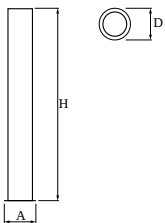

## Light and electrical data

Light source	<b>LED</b>
Luminous flux LED [lm]	<b>11200</b>
LED power [W]	<b>112</b>
Luminaire luminous flux [lm]	<b>5867</b>
Power of luminaire [W]	<b>125</b>
Luminaire's light efficiency [lm/W]	<b>46,9</b>
Color of the light [K]	<b>4000</b>
CRI	<b>&gt;80</b>
SDCM (LED sources)	<b>3</b>
Beam angle [°]	<b>(C0-C180) / (C90-C270) - 86° / 86,8°</b>
Protection against electric shock	<b>I</b>
Protection degree	<b>IP65</b>
Voltage	<b>220..240 V, 50..60 Hz</b>
Lifetime of LED sources [h]	<b>36000</b>
Lx/By	<b>L70/B50</b>
Operating temperature range [°C]	<b>-25 ÷ 30</b>
Driver	<b>standard on/off (E)</b>
Power factor cos φ	<b>&gt;0,95</b>
Circuit load capacity	<b>10 (B10), 16 (B16), 17 (C10), 29 (C16)</b>

## Mechanical data

Assembly	<b>for the ground</b>
Material	<b>aluminum</b>
Color	<b>RAL 9005 (black)</b>
Diffuser	<b>acrilatine</b>
Impact resistant	<b>IK10</b>
Dimensions [mm]	<b>300 x 300 x 2545</b>