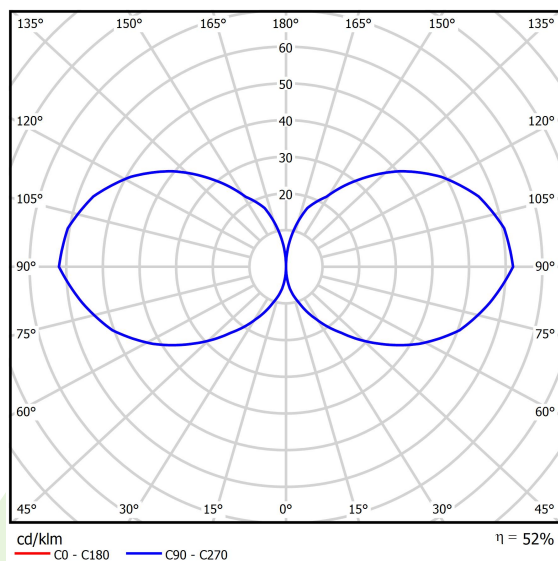

## Light and electrical data

Light source	<b>LED</b>
Luminous flux LED [lm]	<b>11200</b>
LED power [W]	<b>112</b>
Luminaire luminous flux [lm]	<b>5867</b>
Power of luminaire [W]	<b>125</b>
Luminaire's light efficiency [lm/W]	<b>46,9</b>
Color of the light [K]	<b>4000</b>
CRI	<b>&gt;80</b>
SDCM (LED sources)	<b>3</b>
Beam angle [°]	<b>(C0-C180) / (C90-C270) - 86° / 86,8°</b>
Protection against electric shock	<b>I</b>
Protection degree	<b>IP65</b>
Voltage	<b>220..240 V, 50..60 Hz</b>
Lifetime of LED sources [h]	<b>36000</b>
Lx/By	<b>L70/B50</b>
Operating temperature range [°C]	<b>-25 ÷ 30</b>
Driver	<b>standard on/off (E)</b>
Power factor cos φ	<b>&gt;0,95</b>
Circuit load capacity	<b>10 (B10), 16 (B16), 17 (C10), 29 (C16)</b>

## A graph of light