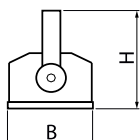

Light source	LED
Luminous flux LED [lm]	37819
LED power [W]	208
Luminaire luminous flux [lm]	27850
Power of luminaire [W]	210
Luminaire's light efficiency [lm/W]	132,6
Color of the light [K]	5000
CRI	>80
SDCM (LED sources)	3
Beam angle [°]	asymmetric light distribution - Imax=-54°
Protection against electric shock	I
Protection degree	IP65
Voltage	220..240 V, 50..60 Hz
Lifetime of LED sources [h]	83000
Lx/By	L90/B10
Operating temperature range [°C]	-25 ÷ 40
Driver	standard on/off (E)
Power factor cos φ	>0,95
Circuit load capacity	7 (B10), 11 (B16), 7 (C10), 11 (C16)

Mechanical data

Assembly	mounted on poles; directly mounted to ceiling construction or surface mounted on slings
Material	aluminum
Color	RAL 9005 (black)
Diffuser	SH (transparent hardened glass)
Impact resistant	IK08
Weight [kg]	9,35
Dimensions [mm]	680 x 201 x 190