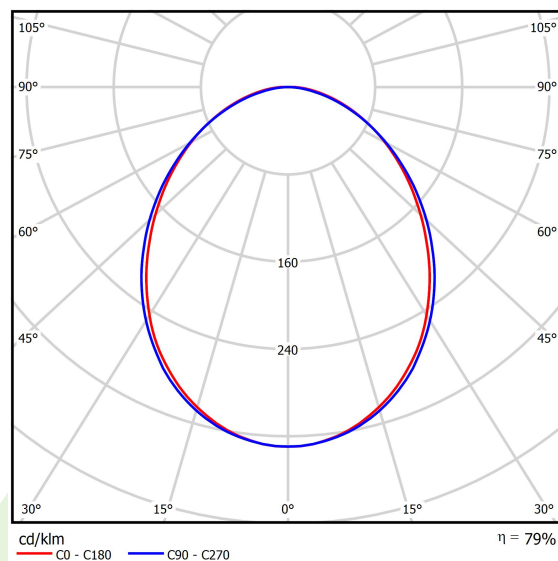

A graph of light