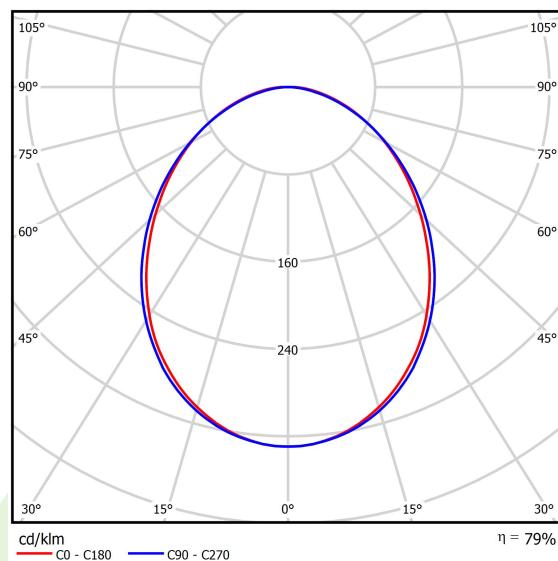

## Light and electrical data

Light source	LED
Luminous flux LED [lm]	13217
LED power [W]	70,2
Luminaire luminous flux [lm]	10428
Power of luminaire [W]	71,6
Luminaire's light efficiency [lm/W]	145,6
Color of the light [K]	3000
CRI	>80
SDCM (LED sources)	3
Beam angle [°]	(C0-C180) / (C90-C270) - 93,8° / 96,6°
Protection against electric shock	I
Protection degree	IP20
Voltage	220..240 V, 50..60 Hz
Lifetime of LED sources [h]	100000 (1) / 147000 (2)
Lx/By	L80/B10 (1) / L70/B50 (2)
Operating temperature range [°C]	5 ÷ 30
Driver	standard on/off (E)
Power factor cos φ	>0,95
Circuit load capacity	7 (B10), 12 (B16), 12 (C10), 19 (C16)

## A graph of light