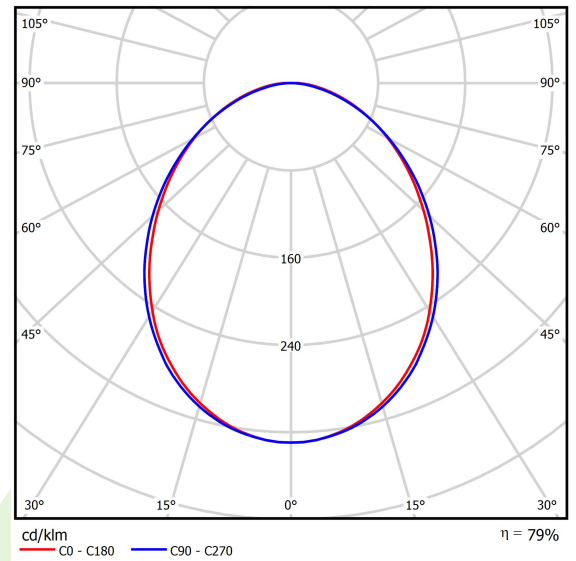

A graph of light