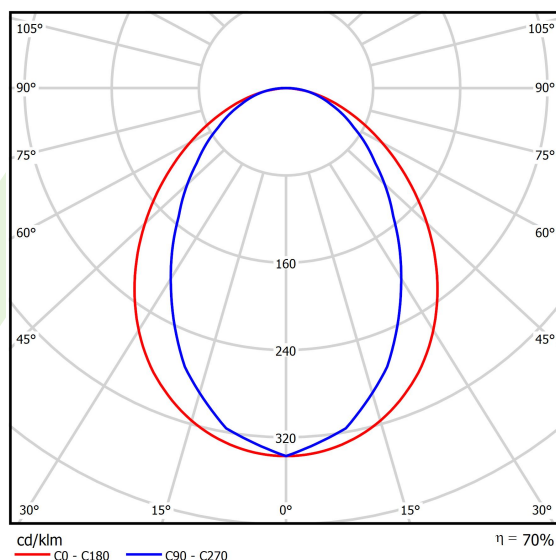

Mechanical data

Assembly	directly mounted to ceiling construction or surface mounted on slings
Material	aluminum
Color	RAL 9010 (white)
Diffuser	PLX (PMMA opal)
Impact resistant	IK04
Weight [kg]	1,9
Dimensions [mm]	1694 x 36 x 63

A graph of light