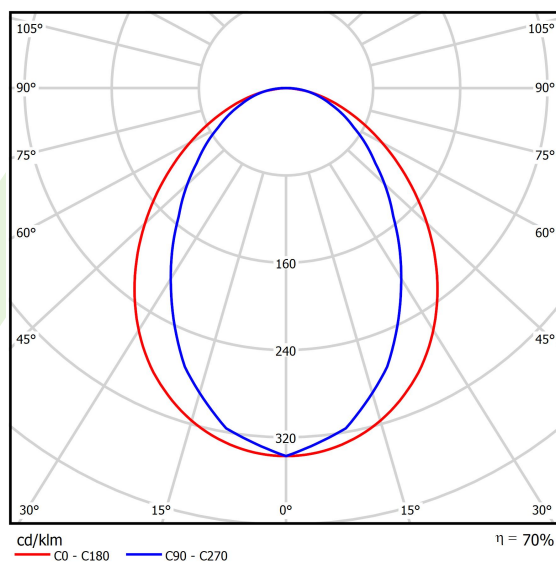

Mechanical data

Assembly	directly mounted to ceiling construction or surface mounted on slings
Material	aluminum
Color	RAL 9006 (gray, metallic, fine structure)
Diffuser	PLX (PMMA opal)
Impact resistant	IK04
Weight [kg]	1,9
Dimensions [mm]	1694 x 36 x 63

A graph of light