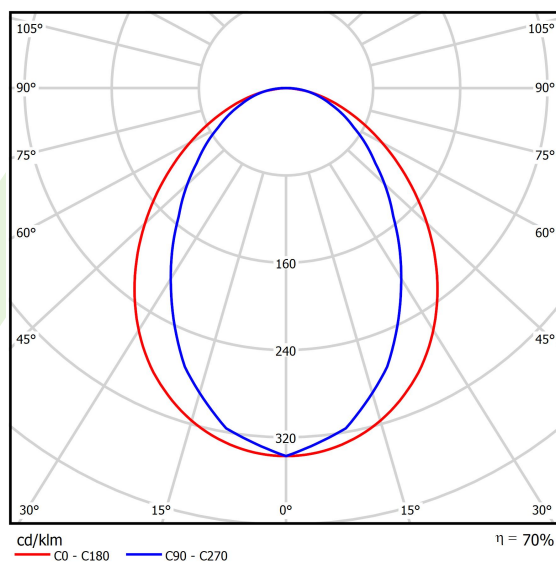

Mechanical data

Assembly	directly mounted to ceiling construction or surface mounted on slings
Material	aluminum
Color	RAL 9010 (white)
Diffuser	PLX (PMMA opal)
Impact resistant	IK04
Weight [kg]	1,38
Dimensions [mm]	1134 x 36 x 63

A graph of light