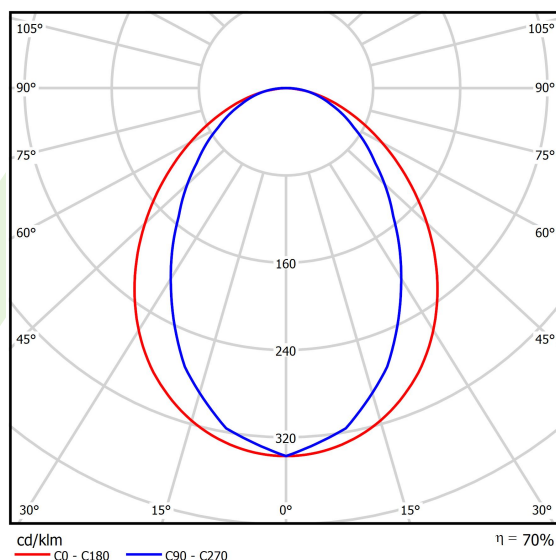

## Light and electrical data

Light source	LED
Luminous flux LED [lm]	4565
LED power [W]	23,4
Luminaire luminous flux [lm]	3173
Power of luminaire [W]	24,7
Luminaire's light efficiency [lm/W]	128,5
Color of the light [K]	4000
CRI	>80
SDCM (LED sources)	3
Beam angle [°]	(C0-C180) / (C90-C270) - 96° / 74,6°
Photobiological risk class (IEC/EN 62471)	RG0
Protection against electric shock	I
Protection degree	IP20
Voltage	220..240 V, 50..60 Hz
Lifetime of LED sources [h]	100000 (1) / 147000 (2)
Lx/By	L80/B10 (1) / L70/B50 (2)
Operating temperature range [°C]	5 ÷ 30
Driver	standard on/off (E)
Power factor cos φ	>0,95
Circuit load capacity	30 (B10), 48 (B16), 43 (C10), 70 (C16)

**A graph of light**