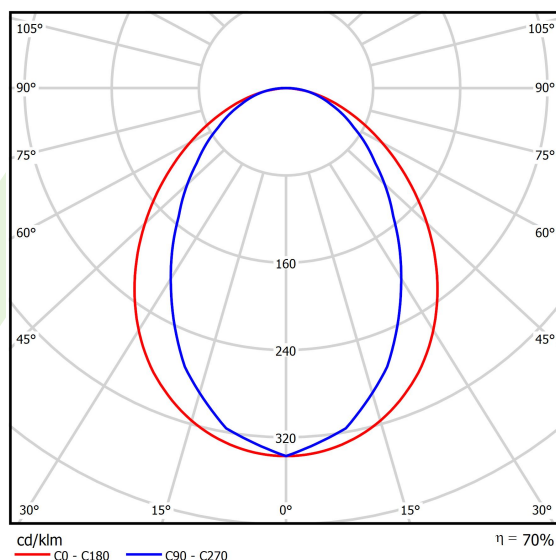

Mechanical data

Assembly	directly mounted to ceiling construction or surface mounted on slings
Material	aluminum
Color	RAL 9010 (white)
Diffuser	PLX (PMMA opal)
Impact resistant	IK04
Weight [kg]	1,4
Dimensions [mm]	1134 x 36 x 63

A graph of light