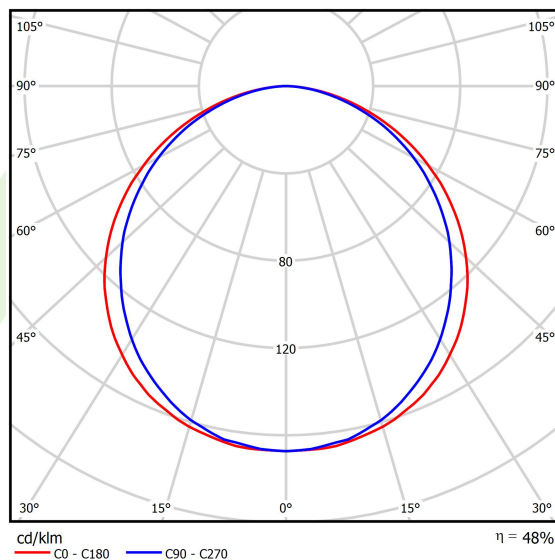

Mechanical data

Assembly	mounted in module ceilings, plasterboard ceilings or directly on the ceiling
Material	aluminum
Color	RAL 9016 (white)
Diffuser	PLX (PMMA opal)
Impact resistant	IK04
Weight [kg]	3,61
Dimensions [mm]	595 x 595 x 11

A graph of light