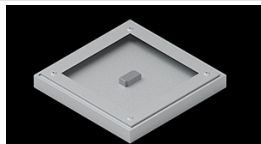

Product: EUROPANEL LED CRI95 3800 MICRO-PRM EDT 34 IP65 940

Index: 19.3054.0155.34

Description

Modern LED panel for installation in suspended ceilings or directly on the ceiling. Equipped with the highly efficient LED sources. Luminaire body made from aluminum. PMMA opal diffuser. Colour of luminary - white. Luminaire dedicated for the public use structure like offices, conference rooms, classrooms, lecture halls etc. The level of protection against solid substances, dust and moisture penetration is IP65.

Product information

Category	Recessed luminaires
Family	EUROPANEL LED CRI95 IP65
Name	EUROPANEL LED CRI95 3800 MICRO-PRM EDT 34 IP65 940
Index	19.3054.0155.34

Light and electrical data

Light source	LED
Luminous flux LED [lm]	3409,4
LED power [W]	21
Luminaire luminous flux [lm]	2581
Power of luminaire [W]	23,5
Luminaire's light efficiency [lm/W]	109,8
Color of the light [K]	4000
CRI	>95
Beam angle [°]	(C0-C180) / (C90-C270) - 93° / 82,6°
Photobiological risk class (IEC/EN 62471)	RG0
Protection against electric shock	II
Protection degree	IP65
Voltage	220..240 V, 50..60 Hz
Lifetime of LED sources [h]	100000 (1) / 80000 (2)
Lx/By	L70/B10 (1) / L80/B10 (2)
Operating temperature range [°C]	5 ÷ 30
Driver	TOUCH DIM (EDT)
Power factor cos φ	0,9
Circuit load capacity	12 (B10), 20 (B16), 20 (C10), 32 (C16)

Mechanical data

Assembly	mounted in module ceilings, plasterboard ceilings or directly on the ceiling
Material	aluminum
Color	RAL 9016 (white)
Diffuser	Micro-PRM (micro-prismatic diffuser PMMA)
Impact resistant	IK04
Weight [kg]	3,61
Dimensions [mm]	596 x 596 x 36

A graph of light

Accessories

Index 2C1A7392-34R

Name EUROPANEL / RIM COMPACT
LED RECESSED ACCESSORIES
34 / 600X600

Index 19.3213.0073.34

Name BACKPANEL LED SURFACE
ACCESSORIES 34 / 600X600

Index 19.3213.0082.34