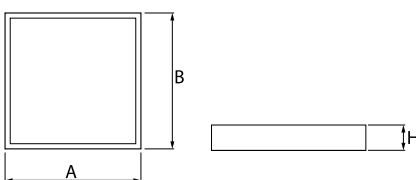

Product information

Category	Recessed luminaires
Family	EUROPANEL LED CRI95 IP65
Name	EUROPANEL LED CRI95 3800 MICRO-PRM EDT 34 IP65 940
Index	19.3054.0155.34

Light and electrical data

Light source	LED
Luminous flux LED [lm]	3409,4
LED power [W]	21
Luminaire luminous flux [lm]	2581
Power of luminaire [W]	23,5
Luminaire's light efficiency [lm/W]	109,8
Color of the light [K]	4000
CRI	>95
Beam angle [°]	(C0-C180) / (C90-C270) - 93° / 82,6°
Photobiological risk class (IEC/EN 62471)	RG0
Protection against electric shock	II
Protection degree	IP65
Voltage	220..240 V, 50..60 Hz
Lifetime of LED sources [h]	100000 (1) / 80000 (2)
Lx/By	L70/B10 (1) / L80/B10 (2)
Operating temperature range [°C]	5 ÷ 30
Driver	TOUCH DIM (EDT)
Power factor cos φ	0,9
Circuit load capacity	12 (B10), 20 (B16), 20 (C10), 32 (C16)

Mechanical data

Assembly	mounted in module ceilings, plasterboard ceilings or directly on the ceiling
Material	aluminum
Color	RAL 9016 (white)
Diffuser	Micro-PRM (micro-prismatic diffuser PMMA)
Impact resistant	IK04
Weight [kg]	3,61
Dimensions [mm]	596 x 596 x 36