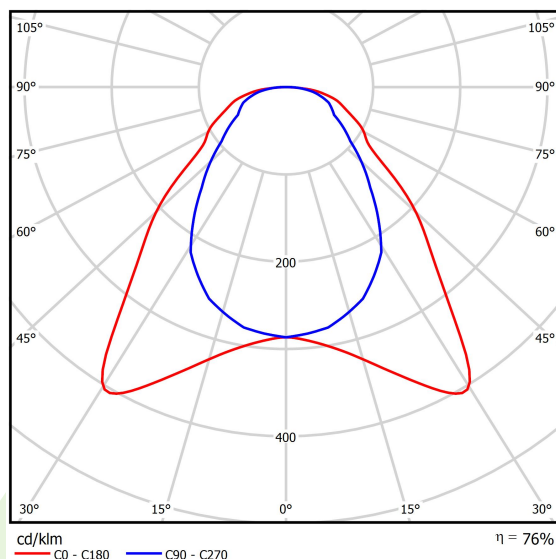

A graph of light

Accessories

Index 2C1A7392-34R

Name EUROPANEL / RIM COMPACT
LED RECESSED ACCESSORIES
34 / 600X600

Index 19.3213.0073.34

Name BACKPANEL LED SURFACE
ACCESSORIES 34 / 600X600

Index 19.3213.0082.34

Name BACKPANEL LED SURFACE
ACCESSORIES COMPACT 34 /
600X600

Index 19.3213.0083.34

Name BACKPANEL LED SURFACE
ACCESSORIES BASIC 34 /
600X600