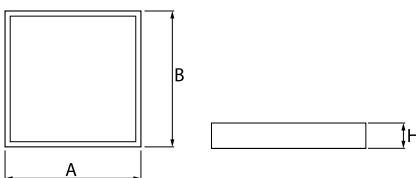

Product information

Category	Recessed luminaires
Family	EUROPANEL LED CRI95 IP65
Name	EUROPANEL LED CRI95 3800 MICRO-PRM EDD 34 IP65 940
Index	19.3054.0145.34

Light and electrical data

Light source	LED
Luminous flux LED [lm]	3409,4
LED power [W]	21
Luminaire luminous flux [lm]	2581
Power of luminaire [W]	23,5
Luminaire's light efficiency [lm/W]	109,8
Color of the light [K]	4000
CRI	>95
Beam angle [°]	(C0-C180) / (C90-C270) - 93° / 82,6°
Photobiological risk class (IEC/EN 62471)	RG0
Protection against electric shock	II
Protection degree	IP65
Voltage	220..240 V, 50..60 Hz
Lifetime of LED sources [h]	100000 (1) / 80000 (2)
Lx/By	L70/B10 (1) / L80/B10 (2)
Operating temperature range [°C]	5 ÷ 30
Driver	DIM DALI (EDD)
Power factor cos φ	0,9
Circuit load capacity	20 (B10), 30 (B16), 33 (C10), 53 (C16)

Mechanical data

Assembly	mounted in module ceilings, plasterboard ceilings or directly on the ceiling
Material	aluminum
Color	RAL 9016 (white)
Diffuser	Micro-PRM (micro-prismatic diffuser PMMA)
Impact resistant	IK04
Weight [kg]	3,61
Dimensions [mm]	596 x 596 x 36