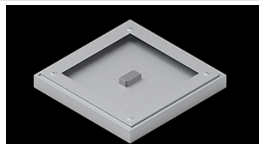

Product: EUROPANEL LED CRI95 3800 MICRO-PRM E 34 IP65 940

Index: 19.3054.0143.34

Description

Modern LED panel for installation in suspended ceilings or directly on the ceiling. Equipped with the highly efficient LED sources. Luminaire body made from aluminum. PMMA opal diffuser. Colour of luminary - white. Luminaire dedicated for the public use structure like offices, conference rooms, classrooms, lecture halls etc. The level of protection against solid substances, dust and moisture penetration is IP65.

Mechanical data

Assembly	mounted in module ceilings, plasterboard ceilings or directly on the ceiling
Material	aluminum
Color	RAL 9016 (white)
Diffuser	Micro-PRM (micro-prismatic diffuser PMMA)
Impact resistant	IK04
Weight [kg]	3,61
Dimensions [mm]	596 x 596 x 36

A graph of light

Accessories

Index 2C1A7392-34R

Name EUROPANEL / RIM COMPACT
LED RECESSED ACCESSORIES
34 / 600X600

Index 19.3213.0073.34

Name BACKPANEL LED SURFACE
ACCESSORIES 34 / 600X600

Index 19.3213.0082.34