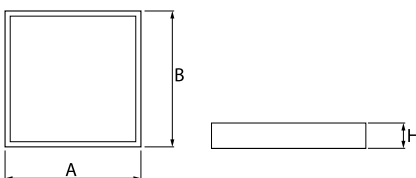

Product information

Category	Recessed luminaires
Family	EUROPANEL LED CRI95 IP65
Name	EUROPANEL LED CRI95 3800 MICRO-PRM E 34 IP65 940
Index	19.3054.0143.34

Light and electrical data

Light source	LED
Luminous flux LED [lm]	3409,4
LED power [W]	21
Luminaire luminous flux [lm]	2581
Power of luminaire [W]	23,5
Luminaire's light efficiency [lm/W]	109,8
Color of the light [K]	4000
CRI	>95
Beam angle [°]	(C0-C180) / (C90-C270) - 93° / 82,6°
Photobiological risk class (IEC/EN 62471)	RG0
Protection against electric shock	II
Protection degree	IP65
Voltage	220..240 V, 50..60 Hz
Lifetime of LED sources [h]	100000 (1) / 80000 (2)
Lx/By	L70/B10 (1) / L80/B10 (2)
Operating temperature range [°C]	5 ÷ 30
Driver	standard on/off (E)
Power factor cos φ	0,9
Circuit load capacity	20 (B10), 30 (B16), 33 (C10), 53 (C16)

Mechanical data

Assembly	mounted in module ceilings, plasterboard ceilings or directly on the ceiling
Material	aluminum
Color	RAL 9016 (white)
Diffuser	Micro-PRM (micro-prismatic diffuser PMMA)
Impact resistant	IK04
Weight [kg]	3,61
Dimensions [mm]	596 x 596 x 36