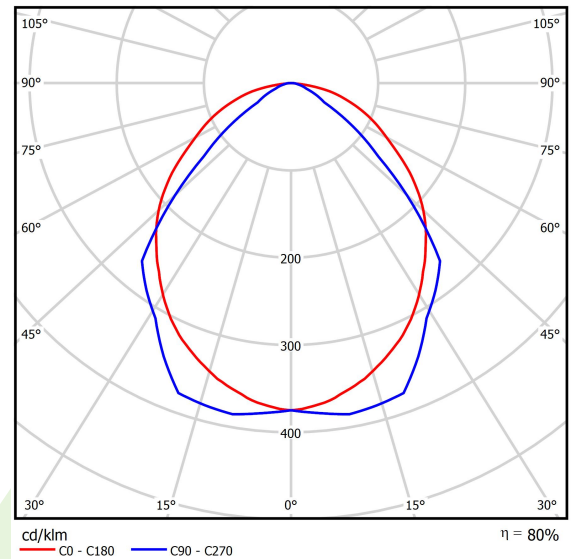

## Light and electrical data

Light source	<b>LED</b>
Luminous flux LED [lm]	<b>4565</b>
LED power [W]	<b>23,4</b>
Luminaire luminous flux [lm]	<b>3644</b>
Power of luminaire [W]	<b>24,7</b>
Luminaire's light efficiency [lm/W]	<b>147,5</b>
Color of the light [K]	<b>4000</b>
CRI	<b>&gt;80</b>
SDCM (LED sources)	<b>3</b>
Beam angle [°]	<b>(C0-C180) / (C90-C270) - 100,4° / 90,8°</b>
Protection against electric shock	<b>I</b>
Protection degree	<b>IP20</b>
Voltage	<b>220..240 V, 50..60 Hz</b>
Lifetime of LED sources [h]	<b>100000</b>
Lx/By	<b>L70/B50</b>
Operating temperature range [°C]	<b>5 ÷ 30</b>
Driver	<b>standard on/off (E)</b>
Power factor cos φ	<b>&gt;0,95</b>
Circuit load capacity	<b>30 (B10), 48 (B16), 43 (C10), 70 (C16)</b>

## A graph of light