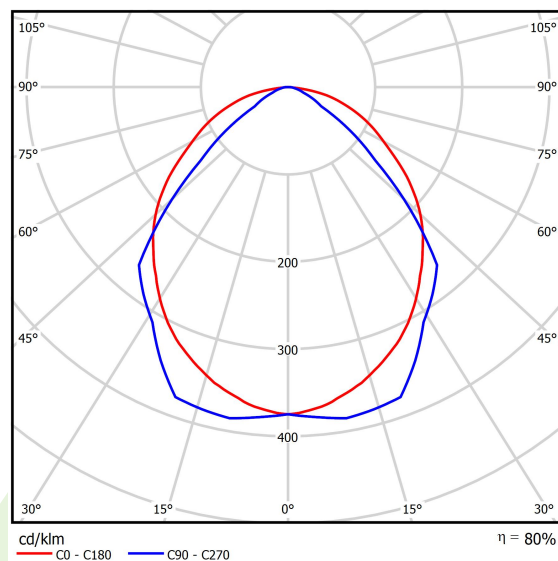

## Light and electrical data

Light source	<b>LED</b>
Luminous flux LED [lm]	<b>2617</b>
LED power [W]	<b>13,3</b>
Luminaire luminous flux [lm]	<b>2089</b>
Power of luminaire [W]	<b>14,4</b>
Luminaire's light efficiency [lm/W]	<b>145,1</b>
Color of the light [K]	<b>4000</b>
CRI	<b>&gt;80</b>
SDCM (LED sources)	<b>3</b>
Beam angle [°]	<b>(C0-C180) / (C90-C270) - 100,4° / 90,8°</b>
Protection against electric shock	<b>I</b>
Protection degree	<b>IP20</b>
Voltage	<b>220..240 V, 50..60 Hz</b>
Lifetime of LED sources [h]	<b>100000</b>
Lx/By	<b>L70/B50</b>
Operating temperature range [°C]	<b>5 ÷ 30</b>
Driver	<b>standard on/off (E)</b>
Power factor cos φ	<b>&gt;0,95</b>
Circuit load capacity	<b>22 (B10), 34 (B16), 33 (C10), 54 (C16)</b>

## A graph of light