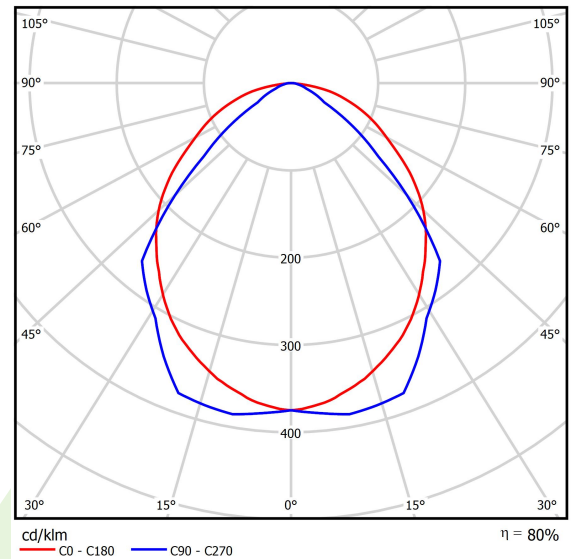

A graph of light