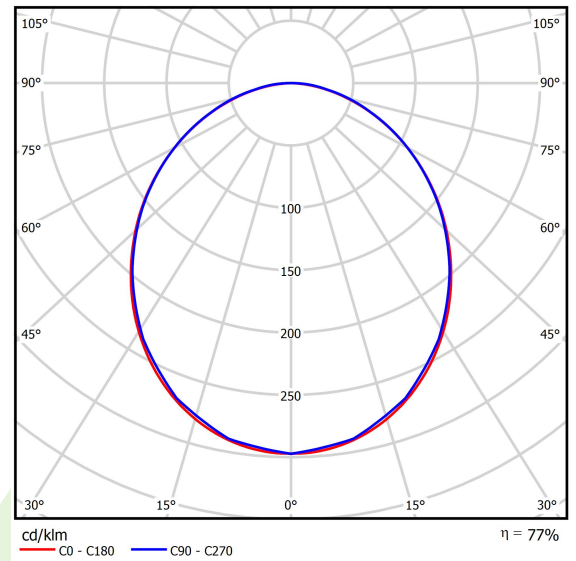

## Light and electrical data

Light source	<b>LED</b>
Luminous flux LED [lm]	<b>5313</b>
LED power [W]	<b>30,6</b>
Luminaire luminous flux [lm]	<b>4094</b>
Power of luminaire [W]	<b>33,2</b>
Luminaire's light efficiency [lm/W]	<b>123,3</b>
Color of the light [K]	<b>3000</b>
CRI	<b>&gt;80</b>
SDCM (LED sources)	<b>4</b>
Beam angle [°]	<b>(C0-C180) / (C90-C270) - 103,6° / 103,2°</b>
Protection against electric shock	<b>I</b>
Protection degree	<b>IP20/44</b>
Voltage	<b>220..240 V, 50..60 Hz</b>
Lifetime of LED sources [h]	<b>54000</b>
Lx/By	<b>L80/B10</b>
Operating temperature range [°C]	<b>5 ÷ 30</b>
Driver	<b>standard on/off (E)</b>
Power factor cos φ	<b>&gt;0,95</b>
Circuit load capacity	<b>22 (B10), 34 (B16), 33 (C10), 54 (C16)</b>

## A graph of light