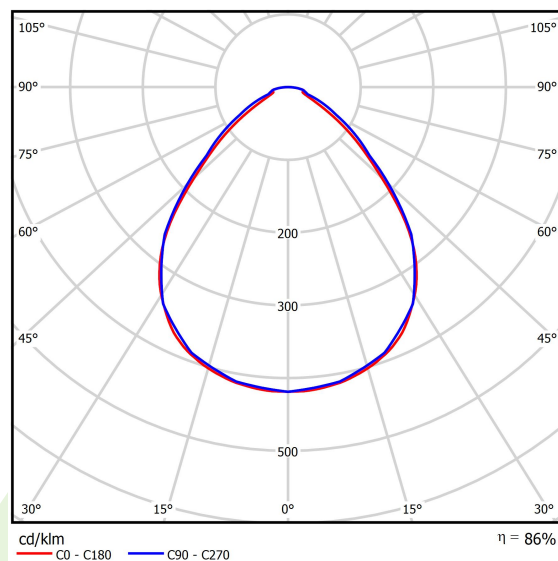

## Light and electrical data

Light source	<b>LED</b>
Luminous flux LED [lm]	<b>7854</b>
LED power [W]	<b>39,8</b>
Luminaire luminous flux [lm]	<b>6769</b>
Power of luminaire [W]	<b>42,2</b>
Luminaire's light efficiency [lm/W]	<b>160,4</b>
Color of the light [K]	<b>4000</b>
CRI	<b>&gt;80</b>
SDCM (LED sources)	<b>3</b>
Beam angle [°]	<b>(C0-C180) / (C90-C270) - 87,4° / 89,2°</b>
Protection against electric shock	<b>I</b>
Protection degree	<b>IP20</b>
Voltage	<b>220..240 V, 50..60 Hz</b>
Lifetime of LED sources [h]	<b>54000</b>
Lx/By	<b>L80/B10</b>
Operating temperature range [°C]	<b>5 ÷ 30</b>
Driver	<b>standard on/off (E)</b>
Power factor cos φ	<b>&gt;0,95</b>
Circuit load capacity	<b>12 (B10), 20 (B16), 21 (C10), 34 (C16)</b>

## A graph of light