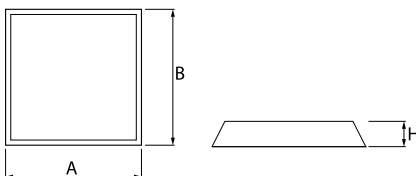

## Mechanical data

Assembly	<b>mounted in module ceilings, as well as plasterboard ceilings</b>
Material	<b>steel sheet</b>
Color	<b>white</b>
Diffuser	<b>Micro-PRM (micro-prismatic diffuser PMMA)</b>
Impact resistant	<b>IK04</b>
Weight [kg]	<b>6,52</b>
Dimensions [mm]	<b>595 x 595 x 120</b>
Mounting hole [mm]	<b>580 x 580</b>