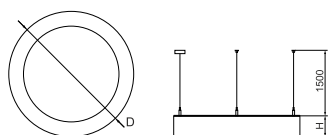

Technical drawing: