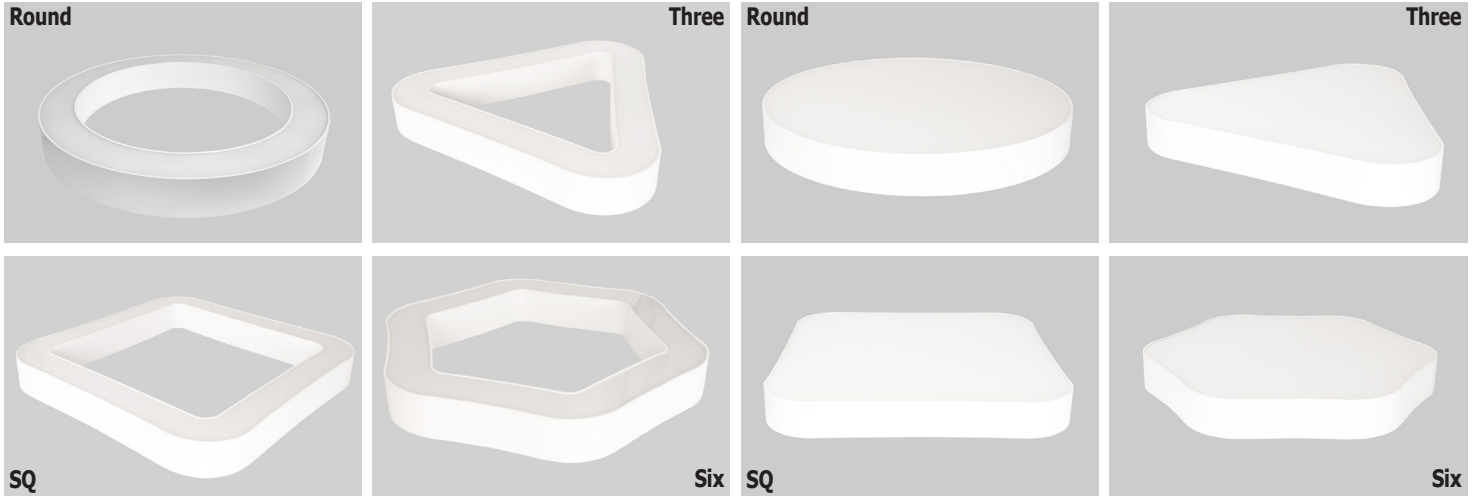

ARTSHAPE ROUND LED

Architectural luminaires

Modernistic architectural luminaire in shapes of popular geometrical figures and fashionable design of simple form. The luminaire is adjusted to be mounted on slings. It is equipped with highly efficient LED light sources. Various options of luminous flux and colour temperature are available. The sides of the shade are made of thin-walled aluminium profile. In combination with a possibility of painting according to RAL palette, the luminaires allow to achieve a unique arrangement of various premises. Perfectly even surface-emitting is made of material which has very good light transmittance factor and has good diffusion parameters. This luminaire is dedicated to room of high stylistic requirements. It is perfect for hotel atrium, office receptions, architectural studios, conference rooms or halls and corridors in exclusive buildings as well as for theatres or modern shops in shopping centres.

* Variant to specify when ordering

Mechanical features:

Assembly	surface mounted on slings
Material	aluminum
Color	RAL 9016 (white)
Diffuser	PLX (PMMA opal)

Additional information:

On individual request it is possible to make EDGE luminaires in larger sizes and in RGBW versions. These luminaires are characterised by tightly closed chamber of LED light sources (IP65) thanks to this impurities are not visible on the diffuser for a long time of exploitation. Temperature range for storage and transport from 0° C to 40° C. The luminaire can be made in CLO version.

Dodatkowe informacje / Additional information / Zusätzliche Informationen:

Artshape EDGE

Artshape FULL

Artshape Up & Down (Round / Three / SQ / Six / Line)

Artshape TW (Tunable white)
(Round / Three / Sq / Six / Line)