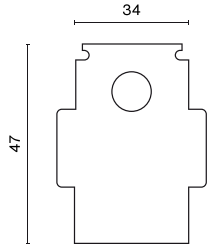

## Light and electrical data

Voltage

**48 V DC**

**Mechanical data**

Color

**black**

Dimensions [mm]

**34 x 47**