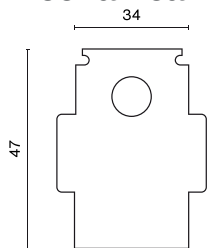

## Product information

Category	Projectors
Family	48V TRACKS
Name	48V End Cap Recessed Black PRO-RN132-B
Index	4PGPRO-RN132-B
EAN	PRO-RN132-B

## Light and electrical data

Voltage

48 V DC

**Mechanical data**

Color

**black**

Dimensions [mm]

**34 x 47**