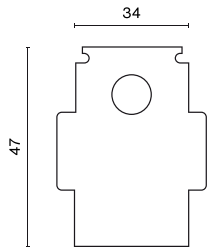

Product information

Category	Projectors
Family	48V TRACKS
Name	48V End Cap Recessed Black PRO-RN132-B
Index	4PGPRO-RN132-B
EAN	PRO-RN132-B

Light and electrical data

Voltage

48 V DC

Mechanical data

Color

black

Dimensions [mm]

34 x 47