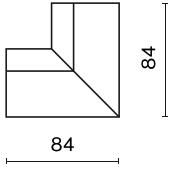

Color

black

Dimensions [mm]

81 x 81