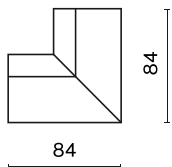

Mechanical data

Color	black
Dimensions [mm]	81 x 81