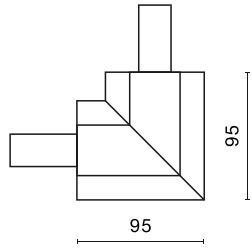

Mechanical data