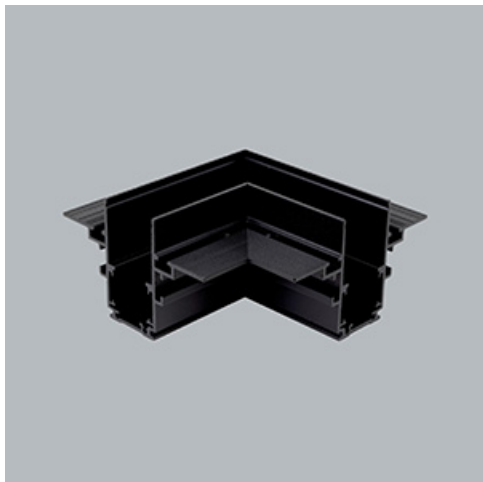

**Product:** 48V L Profile Connector Flat Right Recessed Black PRO-RN135FR-B

**Index:** 4PGPRO-RN135FR-B

## Description

48V track system by LUXIONA offers a flexible and versatile solution for lighting spaces with complete design freedom. The system is available in three track versions, each offering different installation options: recessed, surface mounted, or suspended. With various lighting fixtures available, from accent lighting to general lighting, designers can create numerous configurations to suit a wide range of applications. The user-friendly system allows the final user to easily reposition the luminaires without tools to meet changing needs easily and safely since the entire system operates on low voltage. Luminaires are available in 2700K, 3000K, and 4000K, providing the perfect colour temperature options. They also feature CRI90 for excellent colour reproduction, together with a UGR.

## Light and electrical data

Voltage

48 V DC

**Mechanical data**

Color

**black**

Dimensions [mm]

**95 x 95**