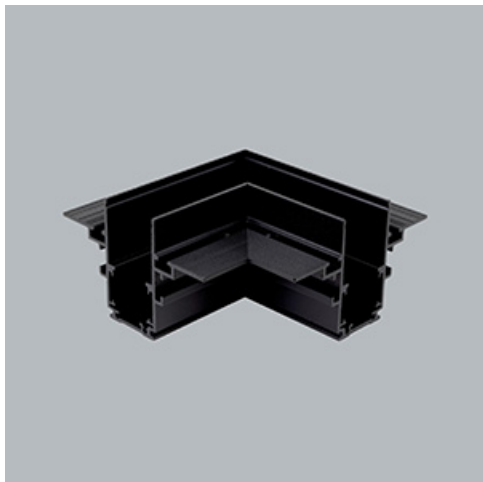

Product: 48V L Profile Connector Flat Right Recessed Black PRO-RN135FR-B

Index: 4PGPRO-RN135FR-B

Description

48V track system by LUXIONA offers a flexible and versatile solution for lighting spaces with complete design freedom. The system is available in three track versions, each offering different installation options: recessed, surface mounted, or suspended. With various lighting fixtures available, from accent lighting to general lighting, designers can create numerous configurations to suit a wide range of applications. The user-friendly system allows the final user to easily reposition the luminaires without tools to meet changing needs easily and safely since the entire system operates on low voltage. Luminaires are available in 2700K, 3000K, and 4000K, providing the perfect colour temperature options. They also feature CRI90 for excellent colour reproduction, together with a UGR.

Product information

Category	Projectors
Family	48V TRACKS
Name	48V L Profile Connector Flat Right Recessed Black PRO-RN135FR-B
Index	4PGPRO-RN135FR-B
EAN	PRO-RN135FR-B

Light and electrical data

Voltage

48 V DC

Mechanical data

Color

black

Dimensions [mm]

95 x 95