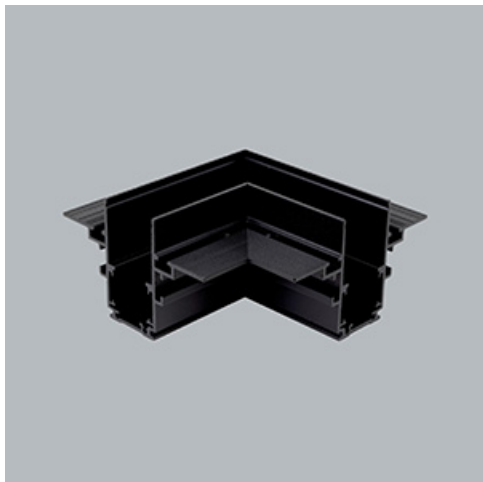

**Product:** 48V L Profile Connector Flat Right Recessed Black PRO-RN135FR-B

**Index:** 4PGPRO-RN135FR-B

## Description

48V track system by LUXIONA offers a flexible and versatile solution for lighting spaces with complete design freedom. The system is available in three track versions, each offering different installation options: recessed, surface mounted, or suspended. With various lighting fixtures available, from accent lighting to general lighting, designers can create numerous configurations to suit a wide range of applications. The user-friendly system allows the final user to easily reposition the luminaires without tools to meet changing needs easily and safely since the entire system operates on low voltage. Luminaires are available in 2700K, 3000K, and 4000K, providing the perfect colour temperature options. They also feature CRI90 for excellent colour reproduction, together with a UGR.

## Mechanical data

Color

black

Dimensions [mm]

95 x 95