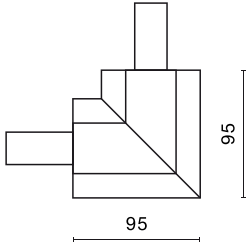

## Mechanical data

Color

black

Dimensions [mm]

95 x 95