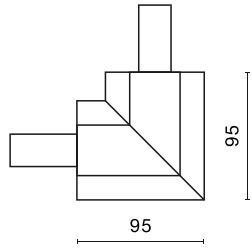

Product information

Category	Projectors
Family	48V TRACKS
Name	48V L Profile Connector Flat Right Recessed Black PRO-RN135FR-B
Index	4PGPRO-RN135FR-B
EAN	PRO-RN135FR-B

Light and electrical data

Voltage

48 V DC

Mechanical data

Color

black

Dimensions [mm]

95 x 95