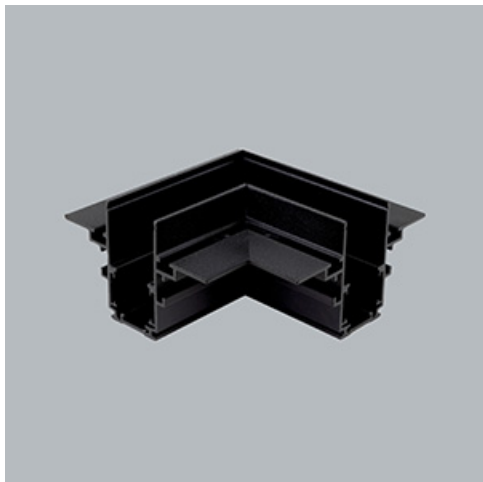

Product: 48V L Profile Connector Flat Left Recessed Black PRO-RN135FL-B

Index: 4PGPRO-RN135FL-B

Description

48V track system by LUXIONA offers a flexible and versatile solution for lighting spaces with complete design freedom. The system is available in three track versions, each offering different installation options: recessed, surface mounted, or suspended. With various lighting fixtures available, from accent lighting to general lighting, designers can create numerous configurations to suit a wide range of applications. The user-friendly system allows the final user to easily reposition the luminaires without tools to meet changing needs easily and safely since the entire system operates on low voltage. Luminaires are available in 2700K, 3000K, and 4000K, providing the perfect colour temperature options. They also feature CRI90 for excellent colour reproduction, together with a UGR.

Product information

Category	Projectors
Family	48V TRACKS
Name	48V L Profile Connector Flat Left Recessed Black PRO-RN135FL-B
Index	4PGPRO-RN135FL-B
EAN	PRO-RN135FL-B

Light and electrical data

Voltage

48 V DC

Mechanical data

Color

black

Dimensions [mm]

95 x 95