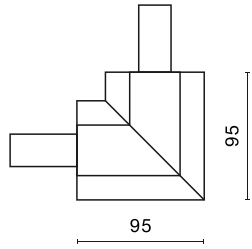

Product information

Category	Projectors
Family	48V TRACKS
Name	48V L Profile Connector Flat Left Recessed Black PRO-RN135FL-B
Index	4PGPRO-RN135FL-B
EAN	PRO-RN135FL-B

Light and electrical data

Voltage

48 V DC

Mechanical data

Color

black

Dimensions [mm]

95 x 95