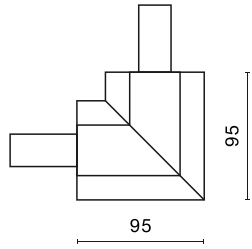

Product information

Category	Projectors
Family	48V TRACKS
Name	48V L Profile Connector Flat Left Recessed Black PRO-RN135FL-B
Index	4PGPRO-RN135FL-B
EAN	PRO-RN135FL-B

Light and electrical data

Voltage	48 V DC
---------	----------------

Mechanical data

Color

black

Dimensions [mm]

95 x 95