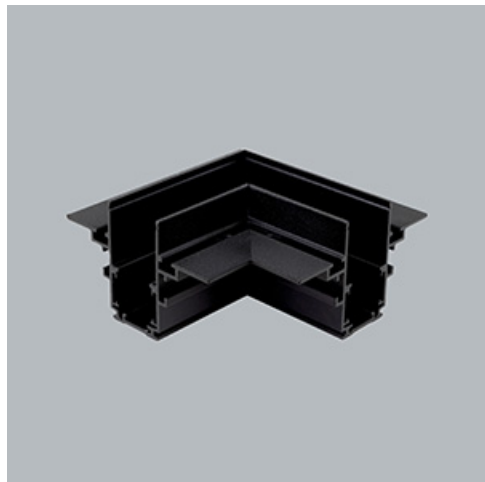

Product: 48V L Profile Connector Flat Left Recessed Black PRO-RN135FL-B

Index: 4PGPRO-RN135FL-B

Description

48V track system by LUXIONA offers a flexible and versatile solution for lighting spaces with complete design freedom. The system is available in three track versions, each offering different installation options: recessed, surface mounted, or suspended. With various lighting fixtures available, from accent lighting to general lighting, designers can create numerous configurations to suit a wide range of applications. The user-friendly system allows the final user to easily reposition the luminaires without tools to meet changing needs easily and safely since the entire system operates on low voltage. Luminaires are available in 2700K, 3000K, and 4000K, providing the perfect colour temperature options. They also feature CRI90 for excellent colour reproduction, together with a UGR.

Product information

Category	Projectors
Family	48V TRACKS
Name	48V L Profile Connector Flat Left Recessed Black PRO-RN135FL-B
Index	4PGPRO-RN135FL-B
EAN	PRO-RN135FL-B

Light and electrical data

Voltage	48 V DC
---------	----------------

Mechanical data

Color

black

Dimensions [mm]

95 x 95