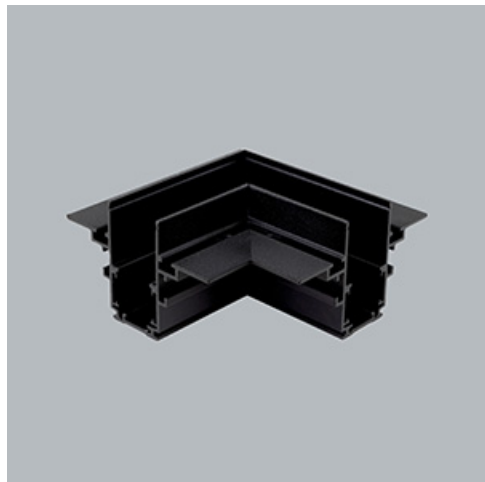

Product: 48V L Profile Connector Flat Left Recessed Black PRO-RN135FL-B

Index: 4PGPRO-RN135FL-B

Description

48V track system by LUXIONA offers a flexible and versatile solution for lighting spaces with complete design freedom. The system is available in three track versions, each offering different installation options: recessed, surface mounted, or suspended. With various lighting fixtures available, from accent lighting to general lighting, designers can create numerous configurations to suit a wide range of applications. The user-friendly system allows the final user to easily reposition the luminaires without tools to meet changing needs easily and safely since the entire system operates on low voltage. Luminaires are available in 2700K, 3000K, and 4000K, providing the perfect colour temperature options. They also feature CRI90 for excellent colour reproduction, together with a UGR.

Product information

Category	Projectors
Family	48V TRACKS
Name	48V L Profile Connector Flat Left Recessed Black PRO-RN135FL-B
Index	4PGPRO-RN135FL-B
EAN	PRO-RN135FL-B

Light and electrical data

Voltage

48 V DC

Mechanical data

Color

black

Dimensions [mm]

95 x 95