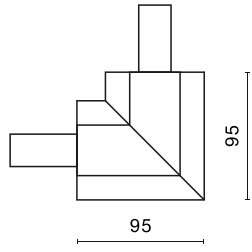

Product information

Category	Projectors
Family	48V TRACKS
Name	48V L Profile Connector Flat Left Recessed Black PRO-RN135FL-B
Index	4PGPRO-RN135FL-B
EAN	PRO-RN135FL-B

Light and electrical data

Voltage

48 V DC

Mechanical data

Color

black

Dimensions [mm]

95 x 95