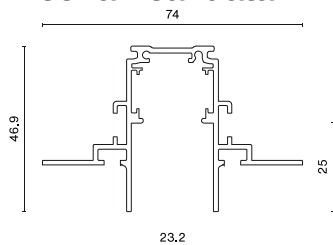

Product information

Category	Projectors
Family	48V TRACKS
Name	48V Track Recessed 2000mm Black PRO-RN120-B-PT
Index	4PGPRO-RN120-B-PT

Light and electrical data

Voltage	48 V DC
---------	---------

Mechanical data

Color	black
Dimensions [mm]	2000 x 74 x 46,9