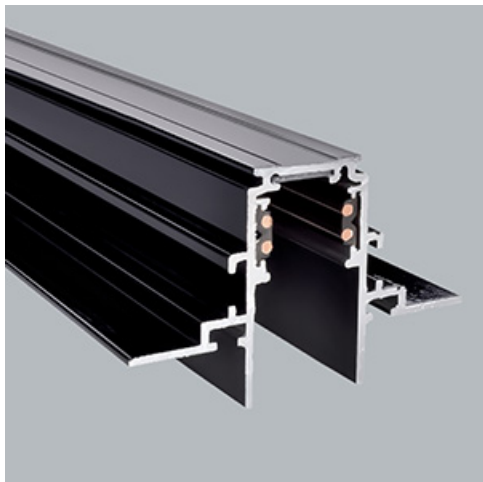

Product: 48V Track Recessed 2000mm Black PRO-RN120-B-PT

Index: 4PGPRO-RN120-B-PT

Description

48V track system by LUXIONA offers a flexible and versatile solution for lighting spaces with complete design freedom. The system is available in three track versions, each offering different installation options: recessed, surface mounted, or suspended. With various lighting fixtures available, from accent lighting to general lighting, designers can create numerous configurations to suit a wide range of applications. The user-friendly system allows the final user to easily reposition the luminaires without tools to meet changing needs easily and safely since the entire system operates on low voltage. Luminaires are available in 2700K, 3000K, and 4000K, providing the perfect colour temperature options. They also feature CRI90 for excellent colour reproduction, together with a UGR.

Product information

Category	Projectors
Family	48V TRACKS
Name	48V Track Recessed 2000mm Black PRO-RN120-B-PT
Index	4PGPRO-RN120-B-PT
EAN	PRO-RN120-B-PT

Light and electrical data

Voltage

48 V DC

Mechanical data

Color

black

Dimensions [mm]

2000 x 74 x 46,9