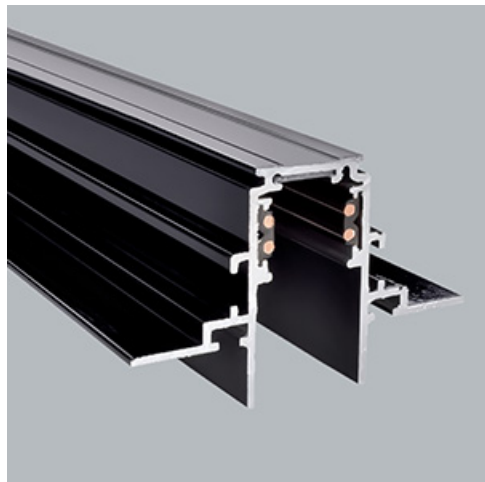

Product: 48V Track Recessed 2000mm Black PRO-RN120-B-PT**Index:** 4PGPRO-RN120-B-PT

Description

48V track system by LUXIONA offers a flexible and versatile solution for lighting spaces with complete design freedom. The system is available in three track versions, each offering different installation options: recessed, surface mounted, or suspended. With various lighting fixtures available, from accent lighting to general lighting, designers can create numerous configurations to suit a wide range of applications. The user-friendly system allows the final user to easily reposition the luminaires without tools to meet changing needs easily and safely since the entire system operates on low voltage. Luminaires are available in 2700K, 3000K, and 4000K, providing the perfect colour temperature options. They also feature CRI90 for excellent colour reproduction, together with a UGR.

Product information

Category	Projectors
Family	48V TRACKS
Name	48V Track Recessed 2000mm Black PRO-RN120-B-PT
Index	4PGPRO-RN120-B-PT

Light and electrical data

Voltage	48 V DC
---------	---------

Mechanical data

Color	black
Dimensions [mm]	2000 x 74 x 46,9