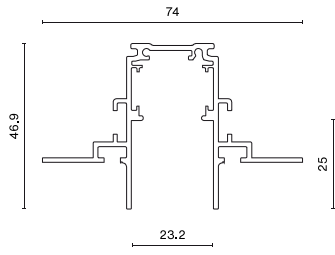

Product information

Category	Projectors
Family	48V TRACKS
Name	48V Track Recessed 2000mm Black PRO-RN120-B-PT
Index	4PGPRO-RN120-B-PT
EAN	PRO-RN120-B-PT

Light and electrical data

Voltage

48 V DC

Mechanical data

Color

black

Dimensions [mm]

2000 x 74 x 46,9