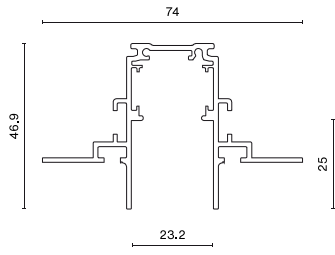

Product information

Category	Projectors
Family	48V TRACKS
Name	48V Track Recessed 1000mm Black PRO-RN110-B-PT
Index	4PGPRO-RN110-B-PT
EAN	PRO-RN110-B-PT

Light and electrical data

Voltage

48 V DC

Mechanical data

Color

black

Dimensions [mm]

1000 x 74 x 46,9