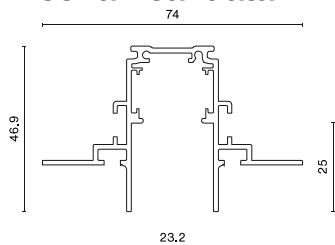

Product information

Category	Projectors
Family	48V TRACKS
Name	48V Track Recessed 1000mm Black PRO-RN110-B-PT
Index	4PGPRO-RN110-B-PT

Light and electrical data

Voltage	48 V DC
---------	----------------

Mechanical data

Color	black
Dimensions [mm]	1000 x 74 x 46,9