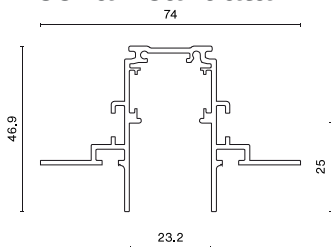

Product information

Category	Projectors
Family	48V TRACKS
Name	48V Track Recessed 1000mm Black PRO-RN110-B-PT
Index	4PGPRO-RN110-B-PT

Light and electrical data

Voltage	48 V DC
---------	----------------

Mechanical data

Color	black
Dimensions [mm]	1000 x 74 x 46,9