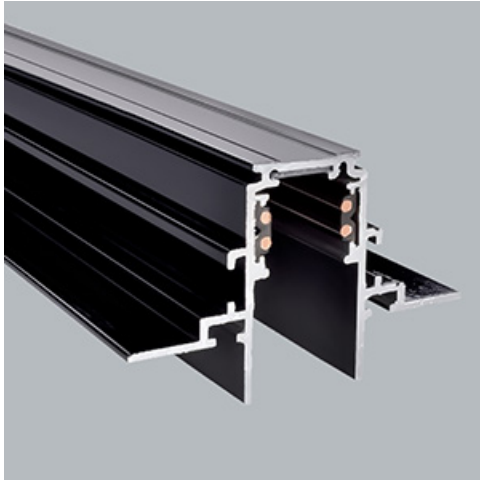

Product: 48V Track Recessed 1000mm Black PRO-RN110-B-PT

Index: 4PGPRO-RN110-B-PT

Description

48V track system by LUXIONA offers a flexible and versatile solution for lighting spaces with complete design freedom. The system is available in three track versions, each offering different installation options: recessed, surface mounted, or suspended. With various lighting fixtures available, from accent lighting to general lighting, designers can create numerous configurations to suit a wide range of applications. The user-friendly system allows the final user to easily reposition the luminaires without tools to meet changing needs easily and safely since the entire system operates on low voltage. Luminaires are available in 2700K, 3000K, and 4000K, providing the perfect colour temperature options. They also feature CRI90 for excellent colour reproduction, together with a UGR.

Product information

Category	Projectors
Family	48V TRACKS
Name	48V Track Recessed 1000mm Black PRO-RN110-B-PT
Index	4PGPRO-RN110-B-PT

Light and electrical data

Voltage	48 V DC
---------	----------------

Mechanical data

Color	black
Dimensions [mm]	1000 x 74 x 46,9