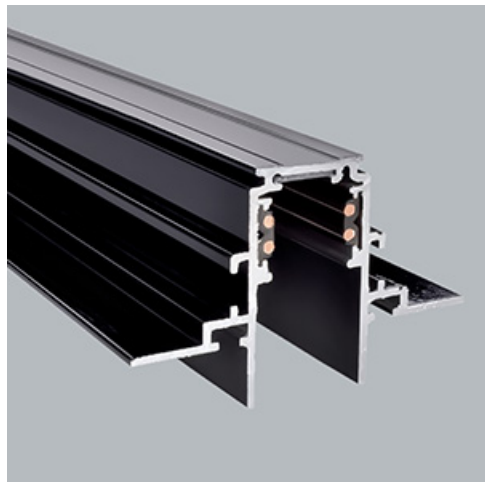

Product: 48V Track Recessed 1000mm Black PRO-RN110-B-PT

Index: 4PGPRO-RN110-B-PT

Description

48V track system by LUXIONA offers a flexible and versatile solution for lighting spaces with complete design freedom. The system is available in three track versions, each offering different installation options: recessed, surface mounted, or suspended. With various lighting fixtures available, from accent lighting to general lighting, designers can create numerous configurations to suit a wide range of applications. The user-friendly system allows the final user to easily reposition the luminaires without tools to meet changing needs easily and safely since the entire system operates on low voltage. Luminaires are available in 2700K, 3000K, and 4000K, providing the perfect colour temperature options. They also feature CRI90 for excellent colour reproduction, together with a UGR.

Product information

Category	Projectors
Family	48V TRACKS
Name	48V Track Recessed 1000mm Black PRO-RN110-B-PT
Index	4PGPRO-RN110-B-PT
EAN	PRO-RN110-B-PT

Light and electrical data

Voltage

48 V DC

Mechanical data

Color

black

Dimensions [mm]

1000 x 74 x 46,9