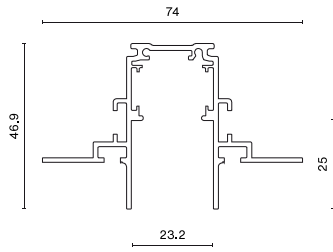

Product information

Category	Projectors
Family	48V TRACKS
Name	48V Track Recessed 1000mm Black PRO-RN110-B-PT
Index	4PGPRO-RN110-B-PT
EAN	PRO-RN110-B-PT

Light and electrical data

Voltage

48 V DC

Mechanical data

Color

black

Dimensions [mm]

1000 x 74 x 46,9