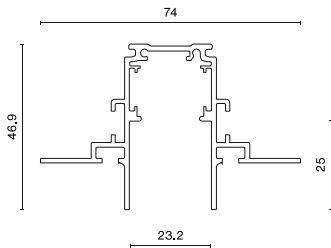

Product information

Category	Projectors
Family	48V TRACKS
Name	48V Track Recessed 1000mm Black PRO-RN110-B-PT
Index	4PGPRO-RN110-B-PT

Light and electrical data

Voltage	48 V DC
---------	----------------

Mechanical data

Color	black
Dimensions [mm]	1000 x 74 x 46,9