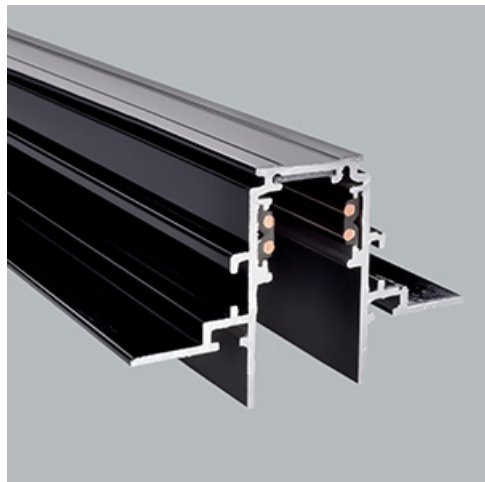

Product: 48V Track Recessed 1000mm Black PRO-RN110-B-PT

Index: 4PGPRO-RN110-B-PT

Description

48V track system by LUXIONA offers a flexible and versatile solution for lighting spaces with complete design freedom. The system is available in three track versions, each offering different installation options: recessed, surface mounted, or suspended. With various lighting fixtures available, from accent lighting to general lighting, designers can create numerous configurations to suit a wide range of applications. The user-friendly system allows the final user to easily reposition the luminaires without tools to meet changing needs easily and safely since the entire system operates on low voltage. Luminaires are available in 2700K, 3000K, and 4000K, providing the perfect colour temperature options. They also feature CRI90 for excellent colour reproduction, together with a UGR.

Product information

Category	Projectors
Family	48V TRACKS
Name	48V Track Recessed 1000mm Black PRO-RN110-B-PT
Index	4PGPRO-RN110-B-PT

Light and electrical data

Voltage	48 V DC
---------	----------------

Mechanical data

Color	black
Dimensions [mm]	1000 x 74 x 46,9