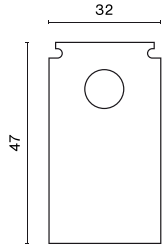

## Product information

Category	Projectors
Family	48V TRACKS
Name	48V Deep End Cap Black PRO-DN132-B
Index	4PGPRO-DN132-B
EAN	PRO-DN132-B

## Light and electrical data

Voltage

48 V DC

**Mechanical data**

Color

**black**

Dimensions [mm]

**32 x 47**