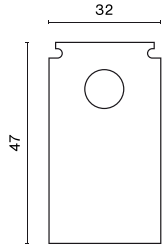

Mechanical data