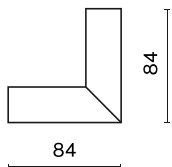

Product information

Category	Projectors
Family	48V TRACKS
Name	48V Deep L Connector Stereo Black PRO-DN135S-B
Index	4PGPRO-DN135S-B

Light and electrical data

Voltage	48 V DC
---------	----------------

Mechanical data

Color	black
Dimensions [mm]	84 x 84