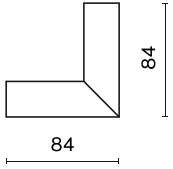

Product information

Category	Projectors
Family	48V TRACKS
Name	48V Deep L Connector Stereo Black PRO-DN135S-B
Index	4PGPRO-DN135S-B
EAN	PRO-DN135S-B

Light and electrical data

Voltage

48 V DC

Mechanical data

Color

black

Dimensions [mm]

84 x 84