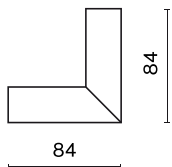

## Mechanical data

Color	<b>black</b>
Dimensions [mm]	<b>84 x 84</b>