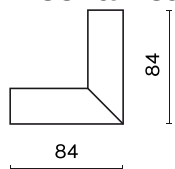

Product information

Category	Projectors
Family	48V TRACKS
Name	48V Deep L Connector Stereo Black PRO-DN135S-B
Index	4PGPRO-DN135S-B
EAN	PRO-DN135S-B

Light and electrical data

Voltage

48 V DC

Mechanical data

Color

black

Dimensions [mm]

84 x 84