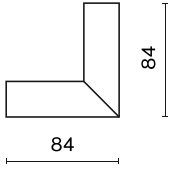

Product information

Category	Projectors
Family	48V TRACKS
Name	48V Deep L Connector Stereo Black PRO-DN135S-B
Index	4PGPRO-DN135S-B
EAN	PRO-DN135S-B

Light and electrical data

Voltage

48 V DC

Mechanical data

Color

black

Dimensions [mm]

84 x 84