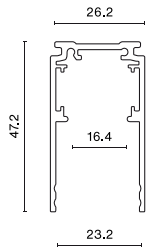

## Product information

Category	Projectors
Family	48V TRACKS
Name	48V Surface Deep Track 2000mm Black PRO-DN120-B-PT
Index	4PGPRO-DN120-B-PT
EAN	PRO-DN120-B-PT

## Mechanical data

Color

black

Dimensions [mm]

2000 x 26,2 x 47,2