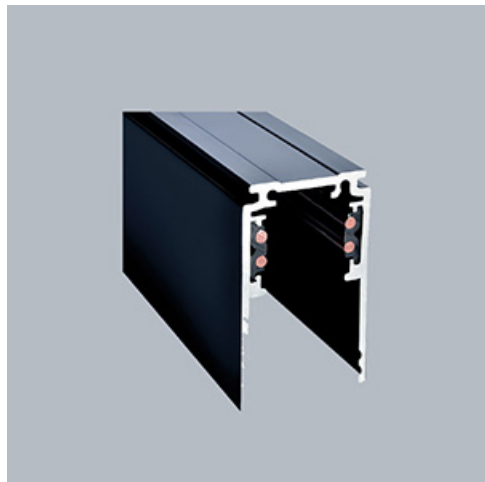

Product: 48V Surface Deep Track 2000mm Black PRO-DN120-B-PT

Index: 4PGPRO-DN120-B-PT

Description

48V track system by LUXIONA offers a flexible and versatile solution for lighting spaces with complete design freedom. The system is available in three track versions, each offering different installation options: recessed, surface mounted, or suspended. With various lighting fixtures available, from accent lighting to general lighting, designers can create numerous configurations to suit a wide range of applications. The user-friendly system allows the final user to easily reposition the luminaires without tools to meet changing needs easily and safely since the entire system operates on low voltage. Luminaires are available in 2700K, 3000K, and 4000K, providing the perfect colour temperature options. They also feature CRI90 for excellent colour reproduction, together with a UGR.

Product information

Category	Projectors
Family	48V TRACKS
Name	48V Surface Deep Track 2000mm Black PRO-DN120-B-PT
Index	4PGPRO-DN120-B-PT

Light and electrical data

Voltage	48 V DC
---------	----------------

Mechanical data

Color	black
Dimensions [mm]	2000 x 26,2 x 47,2