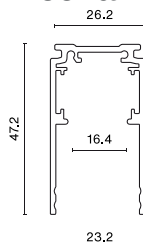

Product information

Category	Projectors
Family	48V TRACKS
Name	48V Surface Deep Track 2000mm Black PRO-DN120-B-PT
Index	4PGPRO-DN120-B-PT

Light and electrical data

Voltage	48 V DC
---------	----------------

Mechanical data

Color	black
Dimensions [mm]	2000 x 26,2 x 47,2