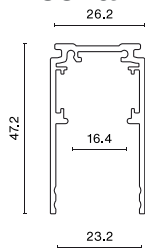

Product information

Category	Projectors
Family	48V TRACKS
Name	48V Surface Deep Track 2000mm Black PRO-DN120-B-PT
Index	4PGPRO-DN120-B-PT
EAN	PRO-DN120-B-PT

Light and electrical data

Voltage

48 V DC

Mechanical data

Color

black

Dimensions [mm]

2000 x 26,2 x 47,2