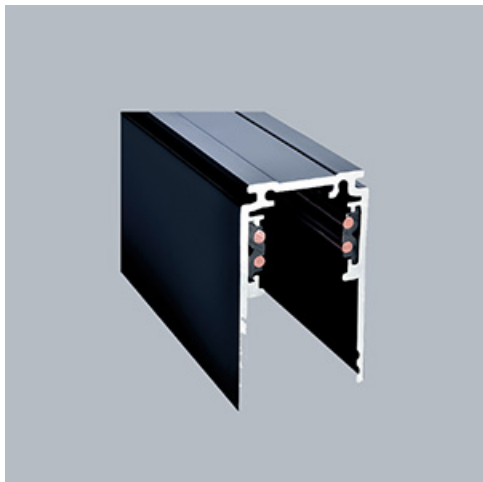

Product: 48V Surface Deep Track 2000mm Black PRO-DN120-B-PT

Index: 4PGPRO-DN120-B-PT

Description

48V track system by LUXIONA offers a flexible and versatile solution for lighting spaces with complete design freedom. The system is available in three track versions, each offering different installation options: recessed, surface mounted, or suspended. With various lighting fixtures available, from accent lighting to general lighting, designers can create numerous configurations to suit a wide range of applications. The user-friendly system allows the final user to easily reposition the luminaires without tools to meet changing needs easily and safely since the entire system operates on low voltage. Luminaires are available in 2700K, 3000K, and 4000K, providing the perfect colour temperature options. They also feature CRI90 for excellent colour reproduction, together with a UGR.

Product information

Category	Projectors
Family	48V TRACKS
Name	48V Surface Deep Track 2000mm Black PRO-DN120-B-PT
Index	4PGPRO-DN120-B-PT
EAN	PRO-DN120-B-PT

Light and electrical data

Voltage

48 V DC

Mechanical data

Color

black

Dimensions [mm]

2000 x 26,2 x 47,2