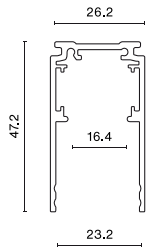

Mechanical data