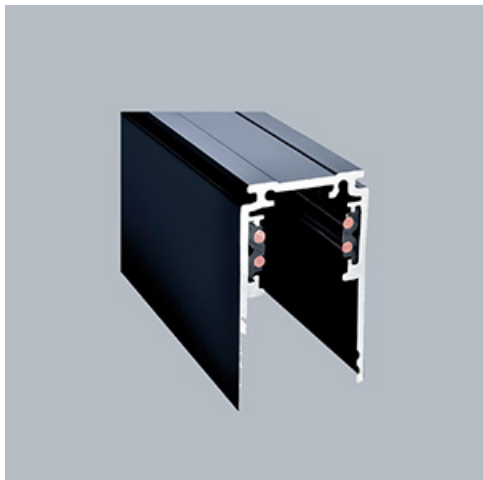

**Product:** 48V Surface Deep Track 2000mm Black PRO-DN120-B-PT

**Index:** 4PGPRO-DN120-B-PT

## Description

48V track system by LUXIONA offers a flexible and versatile solution for lighting spaces with complete design freedom. The system is available in three track versions, each offering different installation options: recessed, surface mounted, or suspended. With various lighting fixtures available, from accent lighting to general lighting, designers can create numerous configurations to suit a wide range of applications. The user-friendly system allows the final user to easily reposition the luminaires without tools to meet changing needs easily and safely since the entire system operates on low voltage. Luminaires are available in 2700K, 3000K, and 4000K, providing the perfect colour temperature options. They also feature CRI90 for excellent colour reproduction, together with a UGR.

## Product information

Category	Projectors
Family	48V TRACKS
Name	48V Surface Deep Track 2000mm Black PRO-DN120-B-PT
Index	4PGPRO-DN120-B-PT
EAN	PRO-DN120-B-PT

## Mechanical data

Color

black

Dimensions [mm]

2000 x 26,2 x 47,2