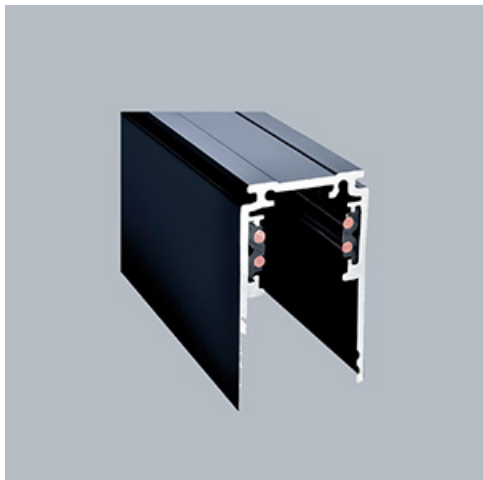

Product: 48V Surface Deep Track 2000mm Black PRO-DN120-B-PT

Index: 4PGPRO-DN120-B-PT

Description

48V track system by LUXIONA offers a flexible and versatile solution for lighting spaces with complete design freedom. The system is available in three track versions, each offering different installation options: recessed, surface mounted, or suspended. With various lighting fixtures available, from accent lighting to general lighting, designers can create numerous configurations to suit a wide range of applications. The user-friendly system allows the final user to easily reposition the luminaires without tools to meet changing needs easily and safely since the entire system operates on low voltage. Luminaires are available in 2700K, 3000K, and 4000K, providing the perfect colour temperature options. They also feature CRI90 for excellent colour reproduction, together with a UGR.

Product information

Category	Projectors
Family	48V TRACKS
Name	48V Surface Deep Track 2000mm Black PRO-DN120-B-PT
Index	4PGPRO-DN120-B-PT
EAN	PRO-DN120-B-PT

Light and electrical data

Voltage

48 V DC

Mechanical data

Color

black

Dimensions [mm]

2000 x 26,2 x 47,2