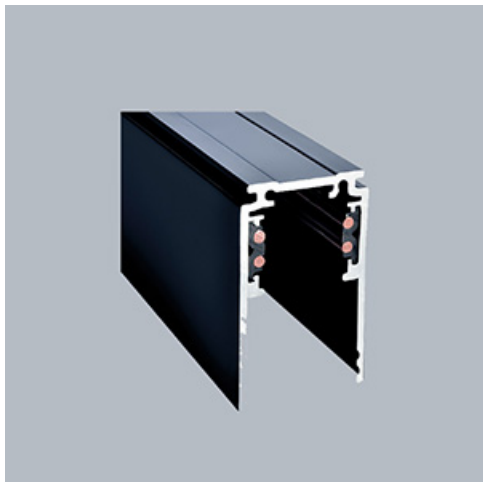

**Product:** 48V Surface Deep Track 1000mm Black PRO-DN110-B-PT

**Index:** 4PGPRO-DN110-B-PT

## Description

48V track system by LUXIONA offers a flexible and versatile solution for lighting spaces with complete design freedom. The system is available in three track versions, each offering different installation options: recessed, surface mounted, or suspended. With various lighting fixtures available, from accent lighting to general lighting, designers can create numerous configurations to suit a wide range of applications. The user-friendly system allows the final user to easily reposition the luminaires without tools to meet changing needs easily and safely since the entire system operates on low voltage. Luminaires are available in 2700K, 3000K, and 4000K, providing the perfect colour temperature options. They also feature CRI90 for excellent colour reproduction, together with a UGR.

## Product information

Category	<b>Projectors</b>
Family	<b>48V TRACKS</b>
Name	<b>48V Surface Deep Track 1000mm Black PRO-DN110-B-PT</b>
Index	<b>4PGPRO-DN110-B-PT</b>
EAN	<b>PRO-DN110-B-PT</b>

## Mechanical data

Color

black

Dimensions [mm]

1000 x 26,2 x 47,2