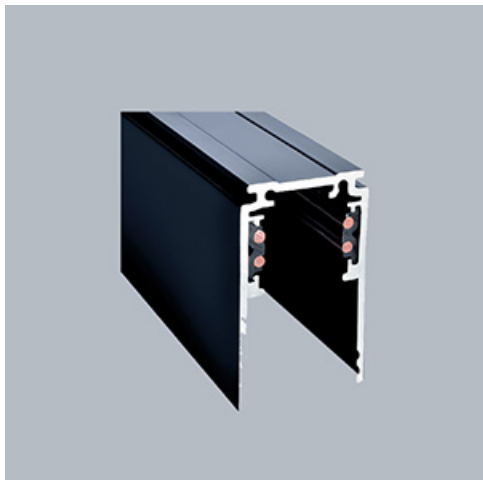

**Product:** 48V Surface Deep Track 1000mm Black PRO-DN110-B-PT

**Index:** 4PGPRO-DN110-B-PT

## Description

48V track system by LUXIONA offers a flexible and versatile solution for lighting spaces with complete design freedom. The system is available in three track versions, each offering different installation options: recessed, surface mounted, or suspended. With various lighting fixtures available, from accent lighting to general lighting, designers can create numerous configurations to suit a wide range of applications. The user-friendly system allows the final user to easily reposition the luminaires without tools to meet changing needs easily and safely since the entire system operates on low voltage. Luminaires are available in 2700K, 3000K, and 4000K, providing the perfect colour temperature options. They also feature CRI90 for excellent colour reproduction, together with a UGR.

## Product information

Category	Projectors
Family	48V TRACKS
Name	48V Surface Deep Track 1000mm Black PRO-DN110-B-PT
Index	4PGPRO-DN110-B-PT
EAN	PRO-DN110-B-PT

## Mechanical data

Color

black

Dimensions [mm]

1000 x 26,2 x 47,2