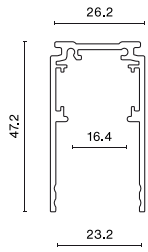

## Product information

Category	Projectors
Family	48V TRACKS
Name	48V Surface Deep Track 1000mm Black PRO-DN110-B-PT
Index	4PGPRO-DN110-B-PT
EAN	PRO-DN110-B-PT

## Mechanical data

Color

black

Dimensions [mm]

1000 x 26,2 x 47,2