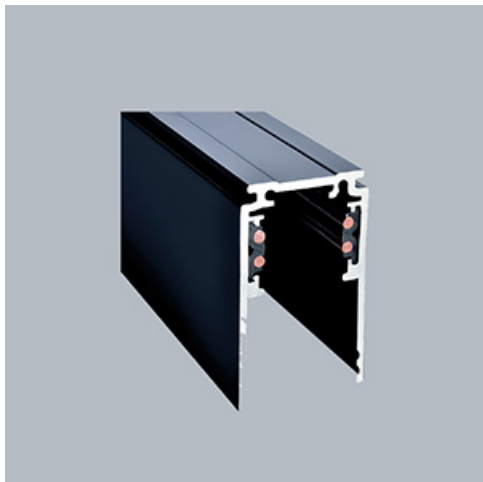

**Product:** 48V Deep Track 1000mm Black PRO-DN110-B-PT**Index:** 4PGPRO-DN110-B-PT

## Description

48V track system by LUXIONA offers a flexible and versatile solution for lighting spaces with complete design freedom. The system is available in three track versions, each offering different installation options: recessed, surface mounted, or suspended. With various lighting fixtures available, from accent lighting to general lighting, designers can create numerous configurations to suit a wide range of applications. The user-friendly system allows the final user to easily reposition the luminaires without tools to meet changing needs easily and safely since the entire system operates on low voltage. Luminaires are available in 2700K, 3000K, and 4000K, providing the perfect colour temperature options. They also feature CRI90 for excellent colour reproduction, together with a UGR.

## Product information

Category	Projectors
Family	48V TRACKS
Name	48V Deep Track 1000mm Black PRO-DN110-B-PT
Index	4PGPRO-DN110-B-PT

## Mechanical data

Color	black
Dimensions [mm]	1000 x 26,2 x 47,2