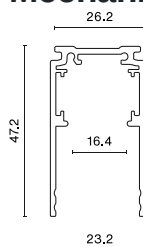

## Product information

Category	<b>Projectors</b>
Family	<b>48V TRACKS</b>
Name	<b>48V Surface Deep Track 1000mm Black PRO-DN110-B-PT</b>
Index	<b>4PGPRO-DN110-B-PT</b>

## Light and electrical data

Voltage	<b>48 V DC</b>
---------	----------------

## Mechanical data

Color	<b>black</b>
Dimensions [mm]	<b>1000 x 26,2 x 47,2</b>