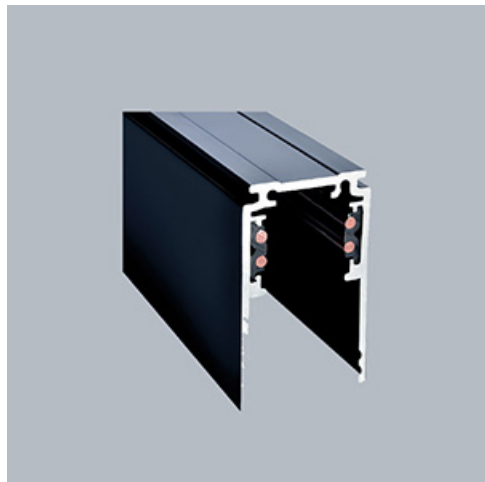

**Product:** 48V Surface Deep Track 1000mm Black PRO-DN110-B-PT

**Index:** 4PGPRO-DN110-B-PT

## Description

48V track system by LUXIONA offers a flexible and versatile solution for lighting spaces with complete design freedom. The system is available in three track versions, each offering different installation options: recessed, surface mounted, or suspended. With various lighting fixtures available, from accent lighting to general lighting, designers can create numerous configurations to suit a wide range of applications. The user-friendly system allows the final user to easily reposition the luminaires without tools to meet changing needs easily and safely since the entire system operates on low voltage. Luminaires are available in 2700K, 3000K, and 4000K, providing the perfect colour temperature options. They also feature CRI90 for excellent colour reproduction, together with a UGR.

## Product information

Category	<b>Projectors</b>
Family	<b>48V TRACKS</b>
Name	<b>48V Surface Deep Track 1000mm Black PRO-DN110-B-PT</b>
Index	<b>4PGPRO-DN110-B-PT</b>

## Mechanical data

Color	<b>black</b>
Dimensions [mm]	<b>1000 x 26,2 x 47,2</b>