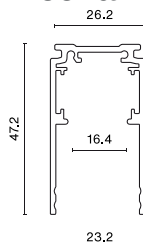

## Product information

Category	Projectors
Family	48V TRACKS
Name	48V Deep Track 1000mm Black PRO-DN110-B-PT
Index	4PGPRO-DN110-B-PT

## Mechanical data

Color	black
Dimensions [mm]	1000 x 26,2 x 47,2