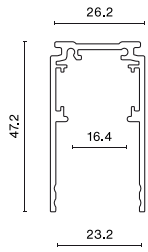

## Product information

Category	<b>Projectors</b>
Family	<b>48V TRACKS</b>
Name	<b>48V Surface Deep Track 1000mm Black PRO-DN110-B-PT</b>
Index	<b>4PGPRO-DN110-B-PT</b>
EAN	<b>PRO-DN110-B-PT</b>

## Light and electrical data

Voltage

**48 V DC**

## Mechanical data

Color

black

Dimensions [mm]

1000 x 26,2 x 47,2