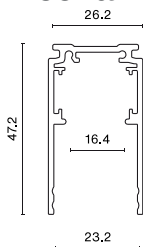

Product information

Category	Projectors
Family	48 V TRACKS
Name	48V Deep Track 1000mm Black PRO-DN110-B-PT
Index	4PGPRO-DN110-B-PT

Light and electrical data

Voltage	48 V DC
---------	----------------

Mechanical data

Color	black
Dimensions [mm]	1000 x 26,2 x 47,2