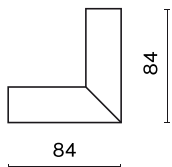

## Mechanical data

Color	<b>black</b>
Dimensions [mm]	<b>84 x 84</b>