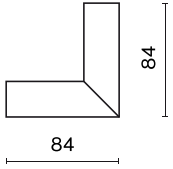

Product information

Category	Projectors
Family	48V TRACKS
Name	48V L Profile Connector Stereo Black PRO-N135S-B
Index	4PGPRO-N135S-B
EAN	PRO-N135S-B

Light and electrical data

Voltage

48 V DC

Mechanical data

Color

black

Dimensions [mm]

84 x 84