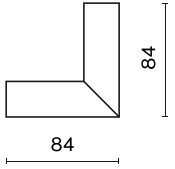

## Light and electrical data

Voltage

**48 V DC**

**Mechanical data**

Color

**black**

Dimensions [mm]

**84 x 84**