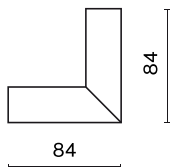

Product information

Category	Projectors
Family	48V TRACKS
Name	48V L Profile Connector Stereo Black PRO-N135S-B
Index	4PGPRO-N135S-B

Light and electrical data

Voltage	48 V DC
---------	----------------

Mechanical data

Color	black
Dimensions [mm]	84 x 84