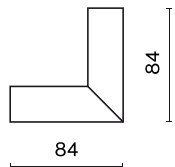

Product information

Category	Projectors
Family	48V TRACKS
Name	48V L Profile Connector Stereo Black PRO-N135S-B
Index	4PGPRO-N135S-B
EAN	PRO-N135S-B

Light and electrical data

Voltage

48 V DC

Mechanical data

Color

black

Dimensions [mm]

84 x 84