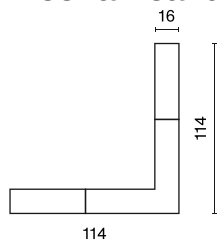

## Mechanical data

Color	black
Dimensions [mm]	114 x 114 x 16