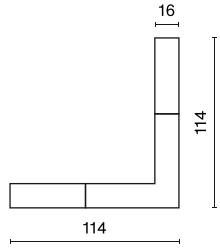

Product information

Category	Projectors
Family	48V TRACKS
Name	48V L Connector Black PRO-N135-B
Index	4PGPRO-N135-B
EAN	PRO-N135-B

Light and electrical data

Voltage

48 V DC

Mechanical data

Color

black

Dimensions [mm]

114 x 114 x 16