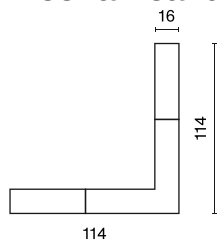

Mechanical data

Color	black
Dimensions [mm]	114 x 114 x 16