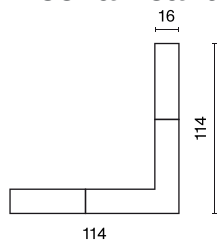

Product information

Category	Projectors
Family	48V TRACKS
Name	48V L Connector Black PRO-N135-B
Index	4PGPRO-N135-B

Light and electrical data

Voltage	48 V DC
---------	---------

Mechanical data

Color	black
Dimensions [mm]	114 x 114 x 16