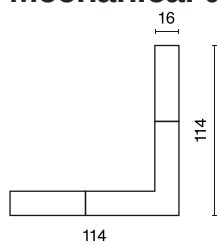

Product information

Category	Projectors
Family	48V TRACKS
Name	48V L Connector Black PRO-N135-B
Index	4PGPRO-N135-B

Light and electrical data

Voltage	48 V DC
---------	---------

Mechanical data

Color	black
Dimensions [mm]	114 x 114 x 16