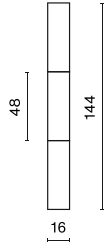

Mechanical data