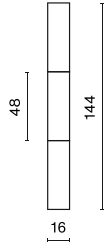

## Product information

Category	Projectors
Family	48V TRACKS
Name	48V I Connector Black incl. PRO-NC01
Index	4PGPRO-N133-B
EAN	PRO-N133-B

## Light and electrical data

Voltage

48 V DC

**Mechanical data**

Color

**black**

Dimensions [mm]

**144 x 16**