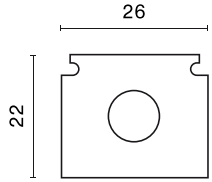

Product information

Category	Projectors
Family	48V TRACKS
Name	48V End Cap Black PRO-N132-B
Index	4PGPRO-N132-B
EAN	PRO-N132-B

Light and electrical data

Voltage

48 V DC

Mechanical data

Color

black

Dimensions [mm]

26 x 22