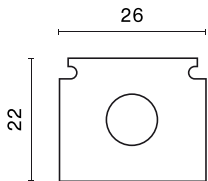

## Mechanical data

Color	<b>black</b>
Dimensions [mm]	<b>26 x 22</b>