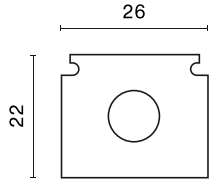

Product information

Category	Projectors
Family	48V TRACKS
Name	48V End Cap Black PRO-N132-B
Index	4PGPRO-N132-B
EAN	PRO-N132-B

Light and electrical data

Voltage

48 V DC

Mechanical data

Color

black

Dimensions [mm]

26 x 22