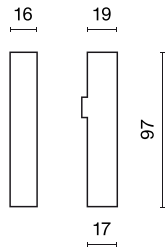

Product information

Category	Projectors
Family	48V TRACKS
Name	48V Live End Connector Right Black PRO-N131R-B
Index	4PGPRO-N131R-B
EAN	PRO-N131R-B

Light and electrical data

Voltage

48 V DC

Mechanical data

Color

black

Dimensions [mm]

97 x 16 x 19