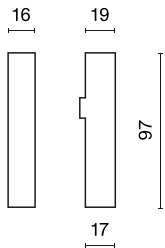

Product information

Category	Projectors
Family	48V TRACKS
Name	48V Live End Connector Right Black PRO-N131R-B
Index	4PGPRO-N131R-B

Light and electrical data

Voltage	48 V DC
---------	----------------

Mechanical data

Color	black
Dimensions [mm]	97 x 16 x 19