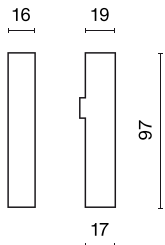

Product information

Category	Projectors
Family	48V TRACKS
Name	48V Live End Connector Right Black PRO-N131R-B
Index	4PGPRO-N131R-B

Light and electrical data

Voltage	48 V DC
---------	----------------

Mechanical data

Color	black
Dimensions [mm]	97 x 16 x 19