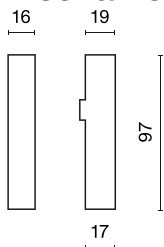

Product information

Category	Projectors
Family	48V TRACKS
Name	48V Live End Connector Right Black PRO-N131R-B
Index	4PGPRO-N131R-B

Light and electrical data

Voltage	48 V DC
---------	---------

Mechanical data

Color	black
Dimensions [mm]	97 x 16 x 19