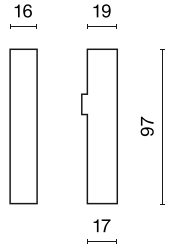

Product information

Category	Projectors
Family	48V TRACKS
Name	48V Live End Connector Right Black PRO-N131R-B
Index	4PGPRO-N131R-B
EAN	PRO-N131R-B

Light and electrical data

Voltage

48 V DC

Mechanical data

Color

black

Dimensions [mm]

97 x 16 x 19