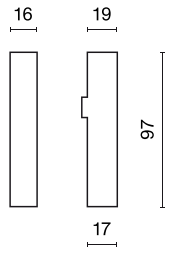

Product information

Category	Projectors
Family	48V TRACKS
Name	48V Live End Connector Right Black PRO-N131R-B
Index	4PGPRO-N131R-B
EAN	PRO-N131R-B

Light and electrical data

Voltage

48 V DC

Mechanical data

Color

black

Dimensions [mm]

97 x 16 x 19