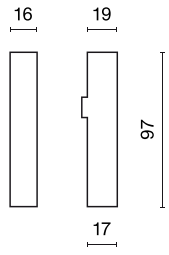

Product information

Category	Projectors
Family	48V TRACKS
Name	48V Live End Connector Left Black PRO-N131L-B
Index	4PGPRO-N131L-B
EAN	PRO-N131L-B

Light and electrical data

Voltage

48 V DC

Mechanical data

Color

black

Dimensions [mm]

97 x 16 x 19