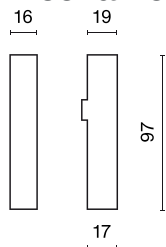

Product information

Category	Projectors
Family	48V TRACKS
Name	48V Live End Connector Left Black PRO-N131L-B
Index	4PGPRO-N131L-B

Light and electrical data

Voltage	48 V DC
---------	----------------

Mechanical data

Color	black
Dimensions [mm]	97 x 16 x 19