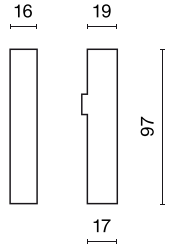

## Product information

Category	Projectors
Family	48V TRACKS
Name	48V Live End Connector Left Black PRO-N131L-B
Index	4PGPRO-N131L-B
EAN	PRO-N131L-B

## Light and electrical data

Voltage

48 V DC

**Mechanical data**

Color

**black**

Dimensions [mm]

**97 x 16 x 19**