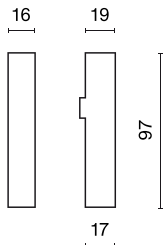

Product information

Category	Projectors
Family	48V TRACKS
Name	48V Live End Connector Left Black PRO-N131L-B
Index	4PGPRO-N131L-B

Light and electrical data

Voltage	48 V DC
---------	----------------

Mechanical data

Color	black
Dimensions [mm]	97 x 16 x 19