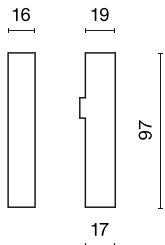

## Product information

Category	Projectors
Family	48V TRACKS
Name	48V Live End Connector Left Black PRO-N131L-B
Index	4PGPRO-N131L-B

## Mechanical data

Color	black
Dimensions [mm]	97 x 16 x 19