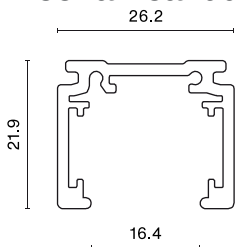

## Product information

Category	Projectors
Family	48V TRACKS
Name	48V Track 2000mm Black PRO-N120-B-PT
Index	4PGPRO-N120-B-PT

## Mechanical data

Color	black
Dimensions [mm]	2000 x 26,2 x 21,9