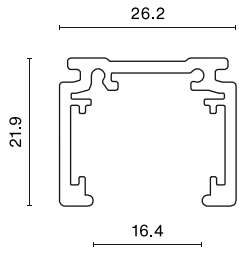

Product information

Category	Projectors
Family	48V TRACKS
Name	48V Track 2000mm Black PRO-N120-B-PT
Index	4PGPRO-N120-B-PT
EAN	PRO-N120-B-PT

Light and electrical data

Voltage

48 V DC

Mechanical data

Color

black

Dimensions [mm]

2000 x 26,2 x 21,9