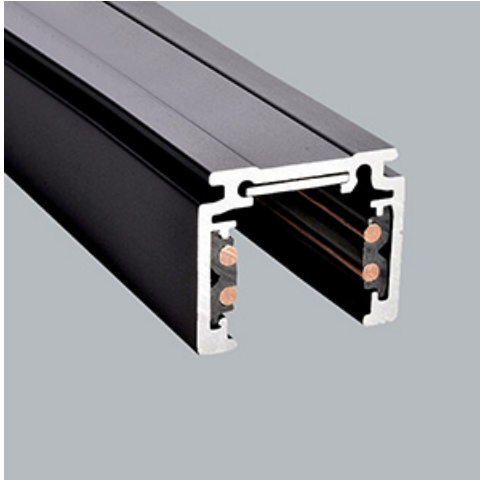

**Product:** 48V Track 2000mm Black PRO-N120-B-PT

**Index:** 4PGPRO-N120-B-PT

## Description

48V track system by LUXIONA offers a flexible and versatile solution for lighting spaces with complete design freedom. The system is available in three track versions, each offering different installation options: recessed, surface mounted, or suspended. With various lighting fixtures available, from accent lighting to general lighting, designers can create numerous configurations to suit a wide range of applications. The user-friendly system allows the final user to easily reposition the luminaires without tools to meet changing needs easily and safely since the entire system operates on low voltage. Luminaires are available in 2700K, 3000K, and 4000K, providing the perfect colour temperature options. They also feature CRI90 for excellent colour reproduction, together with a UGR.

## Product information

Category	Projectors
Family	48V TRACKS
Name	48V Track 2000mm Black PRO-N120-B-PT
Index	4PGPRO-N120-B-PT

## Mechanical data

Color	black
Dimensions [mm]	2000 x 26,2 x 21,9