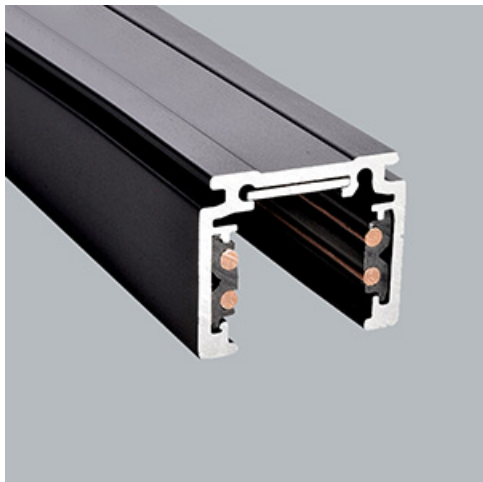

Product: 48V Track 2000mm Black PRO-N120-B-PT

Index: 4PGPRO-N120-B-PT

Description

48V track system by LUXIONA offers a flexible and versatile solution for lighting spaces with complete design freedom. The system is available in three track versions, each offering different installation options: recessed, surface mounted, or suspended. With various lighting fixtures available, from accent lighting to general lighting, designers can create numerous configurations to suit a wide range of applications. The user-friendly system allows the final user to easily reposition the luminaires without tools to meet changing needs easily and safely since the entire system operates on low voltage. Luminaires are available in 2700K, 3000K, and 4000K, providing the perfect colour temperature options. They also feature CRI90 for excellent colour reproduction, together with a UGR.

Product information

Category	Projectors
Family	48V TRACKS
Name	48V Track 2000mm Black PRO-N120-B-PT
Index	4PGPRO-N120-B-PT
EAN	PRO-N120-B-PT

Light and electrical data

Voltage	48 V DC
---------	---------

Mechanical data

Color	black
Dimensions [mm]	2000 x 26,2 x 21,9