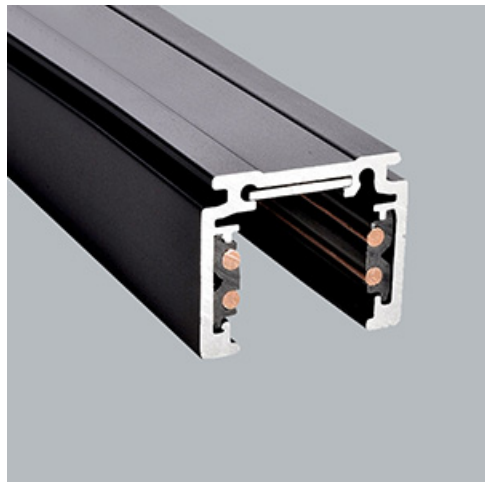

Product: 48V Track 2000mm Black PRO-N120-B-PT

Index: 4PGPRO-N120-B-PT

Description

48V track system by LUXIONA offers a flexible and versatile solution for lighting spaces with complete design freedom. The system is available in three track versions, each offering different installation options: recessed, surface mounted, or suspended. With various lighting fixtures available, from accent lighting to general lighting, designers can create numerous configurations to suit a wide range of applications. The user-friendly system allows the final user to easily reposition the luminaires without tools to meet changing needs easily and safely since the entire system operates on low voltage. Luminaires are available in 2700K, 3000K, and 4000K, providing the perfect colour temperature options. They also feature CRI90 for excellent colour reproduction, together with a UGR.

Product information

Category	Projectors
Family	48V TRACKS
Name	48V Track 2000mm Black PRO-N120-B-PT
Index	4PGPRO-N120-B-PT
EAN	PRO-N120-B-PT

Light and electrical data

Voltage

48 V DC

Mechanical data

Color

black

Dimensions [mm]

2000 x 26,2 x 21,9