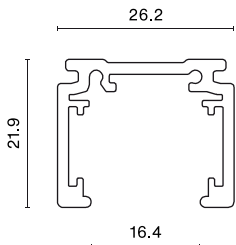

Product information

Category	Projectors
Family	48V TRACKS
Name	48V Track 2000mm Black PRO-N120-B-PT
Index	4PGPRO-N120-B-PT
EAN	PRO-N120-B-PT

Light and electrical data

Voltage	48 V DC
---------	---------

Mechanical data

Color	black
Dimensions [mm]	2000 x 26,2 x 21,9