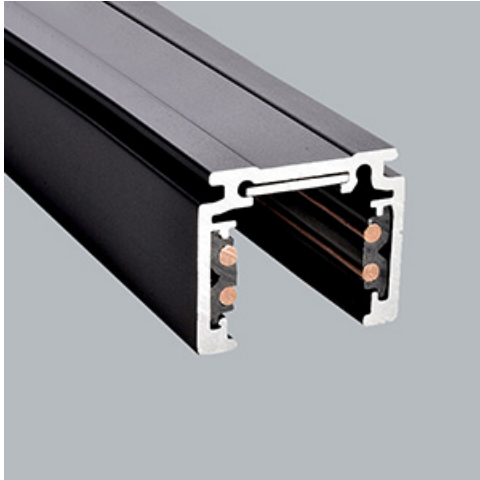

Product: 48V Track 2000mm Black PRO-N120-B-PT

Index: 4PGPRO-N120-B-PT

Description

48V track system by LUXIONA offers a flexible and versatile solution for lighting spaces with complete design freedom. The system is available in three track versions, each offering different installation options: recessed, surface mounted, or suspended. With various lighting fixtures available, from accent lighting to general lighting, designers can create numerous configurations to suit a wide range of applications. The user-friendly system allows the final user to easily reposition the luminaires without tools to meet changing needs easily and safely since the entire system operates on low voltage. Luminaires are available in 2700K, 3000K, and 4000K, providing the perfect colour temperature options. They also feature CRI90 for excellent colour reproduction, together with a UGR.

Product information

Category	Projectors
Family	48V TRACKS
Name	48V Track 2000mm Black PRO-N120-B-PT
Index	4PGPRO-N120-B-PT
EAN	PRO-N120-B-PT

Light and electrical data

Voltage

48 V DC

Mechanical data

Color

black

Dimensions [mm]

2000 x 26,2 x 21,9