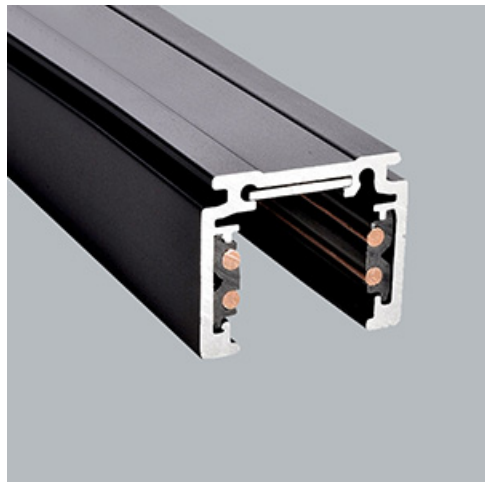

Product: 48V Track 1000mm Black PRO-N110-B-PT

Index: 4PGPRO-N110-B-PT

Description

48V track system by LUXIONA offers a flexible and versatile solution for lighting spaces with complete design freedom. The system is available in three track versions, each offering different installation options: recessed, surface mounted, or suspended. With various lighting fixtures available, from accent lighting to general lighting, designers can create numerous configurations to suit a wide range of applications. The user-friendly system allows the final user to easily reposition the luminaires without tools to meet changing needs easily and safely since the entire system operates on low voltage. Luminaires are available in 2700K, 3000K, and 4000K, providing the perfect colour temperature options. They also feature CRI90 for excellent colour reproduction, together with a UGR.

Product information

Category	Projectors
Family	48V TRACKS
Name	48V Track 1000mm Black PRO-N110-B-PT
Index	4PGPRO-N110-B-PT
EAN	PRO-N110-B-PT

Light and electrical data

Voltage

48 V DC

Mechanical data

Color

black

Dimensions [mm]

1000 x 26,2 x 21,9