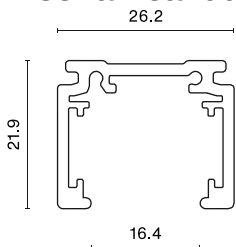

## Product information

Category	Projectors
Family	48V TRACKS
Name	48V Track 1000mm Black PRO-N110-B-PT
Index	4PGPRO-N110-B-PT

## Mechanical data

Color	black
Dimensions [mm]	1000 x 26,2 x 21,9