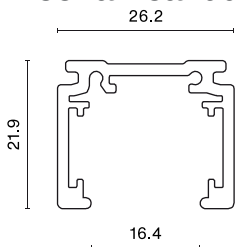

Product information

Category	Projectors
Family	48V TRACKS
Name	48V Track 1000mm Black PRO-N110-B-PT
Index	4PGPRO-N110-B-PT

Light and electrical data

Voltage	48 V DC
---------	---------

Mechanical data

Color	black
Dimensions [mm]	1000 x 26,2 x 21,9