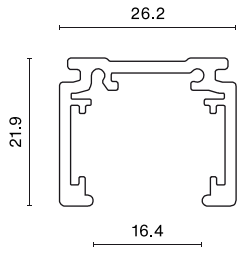

Product information

Category	Projectors
Family	48V TRACKS
Name	48V Track 1000mm Black PRO-N110-B-PT
Index	4PGPRO-N110-B-PT
EAN	PRO-N110-B-PT

Light and electrical data

Voltage

48 V DC

Mechanical data

Color

black

Dimensions [mm]

1000 x 26,2 x 21,9