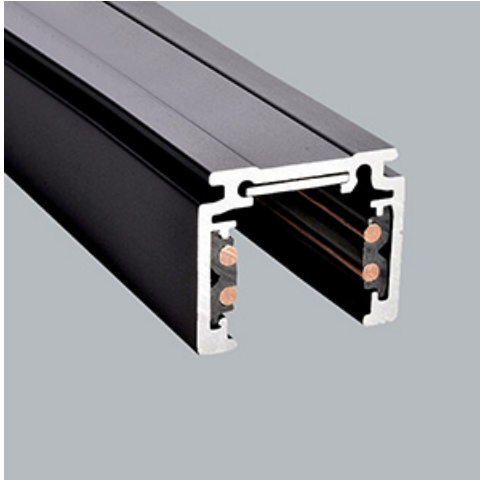

Product: 48V Track 1000mm Black PRO-N110-B-PT

Index: 4PGPRO-N110-B-PT

Description

48V track system by LUXIONA offers a flexible and versatile solution for lighting spaces with complete design freedom. The system is available in three track versions, each offering different installation options: recessed, surface mounted, or suspended. With various lighting fixtures available, from accent lighting to general lighting, designers can create numerous configurations to suit a wide range of applications. The user-friendly system allows the final user to easily reposition the luminaires without tools to meet changing needs easily and safely since the entire system operates on low voltage. Luminaires are available in 2700K, 3000K, and 4000K, providing the perfect colour temperature options. They also feature CRI90 for excellent colour reproduction, together with a UGR.

Product information

Category	Projectors
Family	48V TRACKS
Name	48V Track 1000mm Black PRO-N110-B-PT
Index	4PGPRO-N110-B-PT

Light and electrical data

Voltage	48 V DC
---------	---------

Mechanical data

Color	black
Dimensions [mm]	1000 x 26,2 x 21,9