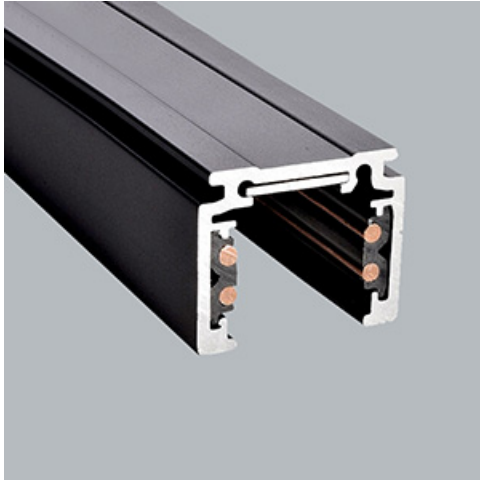

**Product:** 48V Track 1000mm Black PRO-N110-B-PT

**Index:** 4PGPRO-N110-B-PT

## Description

48V track system by LUXIONA offers a flexible and versatile solution for lighting spaces with complete design freedom. The system is available in three track versions, each offering different installation options: recessed, surface mounted, or suspended. With various lighting fixtures available, from accent lighting to general lighting, designers can create numerous configurations to suit a wide range of applications. The user-friendly system allows the final user to easily reposition the luminaires without tools to meet changing needs easily and safely since the entire system operates on low voltage. Luminaires are available in 2700K, 3000K, and 4000K, providing the perfect colour temperature options. They also feature CRI90 for excellent colour reproduction, together with a UGR.

## Product information

Category	Projectors
Family	48V TRACKS
Name	48V Track 1000mm Black PRO-N110-B-PT
Index	4PGPRO-N110-B-PT

## Mechanical data

Color	black
Dimensions [mm]	1000 x 26,2 x 21,9