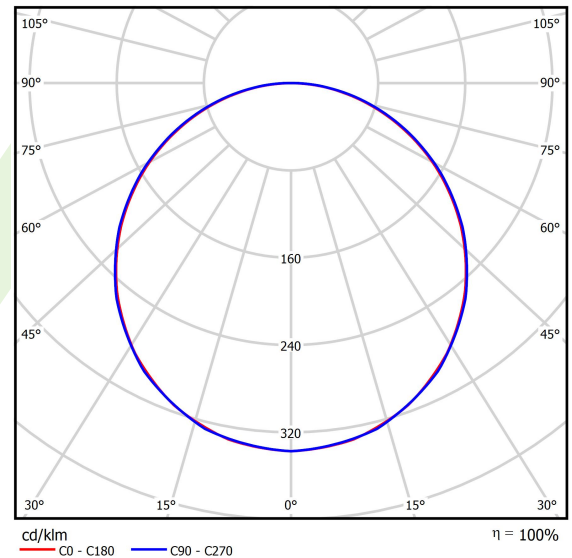

Product information

Category	Recessed luminaires
Family	BACKLITE V2
Name	BACKLITE V2 3800/4800/5800 PLX E 34 IP20/44 840 / 600X600
Index	19.9901.0012.34
EAN	5902107589042

Light and electrical data

Light source	LED
Luminous flux LED [lm]	3984/5035/5823
LED power [W]	23,2/30,1/35,5
Luminaire luminous flux [lm]	3585/4531/5240
Power of luminaire [W]	26/33,8/39,7
Luminaire's light efficiency [lm/W]	137,9/134,1/132
Color of the light [K]	4000
CRI	>80
SDCM (LED sources)	3
Beam angle [°]	(C0-C180) / (C90-C270) - 113,8° / 114,6°
Photobiological risk class (IEC/EN 62471)	RG0
Protection against electric shock	II
Protection degree	IP20/44
Voltage	220..240 V, 50..60 Hz
Lifetime of LED sources [h]	54000
Lx/By	L80/B10
Operating temperature range [°C]	5 ÷ 35
Driver	standard on/off (E)
Power factor cos φ	>0,95

Mechanical data

Assembly	mounted in module ceilings
Material	aluminum / steel sheet
Color	RAL 9016 (white)
Diffuser	PLX (PS opal)
Impact resistant	IK04
Weight [kg]	2,9
Dimensions [mm]	596 x 596 x 34

A graph of light