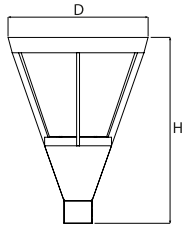

Product: PAREO LED 5000 E IP54 04 850

Index: 19.4438.1261.04

Description

Outdoor luminaire dedicated for garden and parks, equipped with highly efficient LED sources. Body made from aluminum cast. Its transparent diffuser is made from polycarbonate which is highly resistant to mechanical factors – IK09. The outer cover provides a very high level of resistance to all atmospheric factors, as well as the luminaire aesthetical design during the whole exploitation process (IP54). Mounting diameter – 76 mm. Luminaire specially recommended to illuminate the squares, parks, and other open spaces.

Product information

Category	Outdoor luminaires
Family	PAREO LED
Name	PAREO LED 5000 E IP54 04 850
Index	19.4438.1261.04
EAN	5901867463210

Light and electrical data

Light source	LED
Luminous flux LED [lm]	6003
LED power [W]	36
Luminaire luminous flux [lm]	2376
Power of luminaire [W]	41
Luminaire's light efficiency [lm/W]	58
Color of the light [K]	5000
CRI	>80
SDCM (LED sources)	2
Beam angle [°]	(C0-C180) / (C90-C270) - 108,6° / 105°
Protection against electric shock	I
Protection degree	IP54
Voltage	220..240 V, 50..60 Hz
Lifetime of LED sources [h]	83000
Lx/By	L90/B10
Operating temperature range [°C]	-25 ÷ 30
Driver	standard on/off (E)
Power factor cos φ	>0,9
Circuit load capacity	2 (B10), 5 (B16), 5 (C10), 6 (C16)

Mechanical data

Assembly	mounted on poles
Material	aluminum
Color	black
Diffuser	transparent polycarbonate
Impact resistant	IK09
Weight [kg]	5,47
Dimensions [mm]	Ø440 x 630

A graph of light