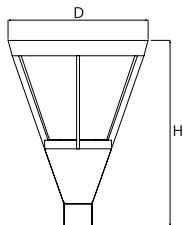

## Description

Outdoor luminaire dedicated for garden and parks, equipped with highly efficient LED sources. Body made from aluminum cast. Its transparent diffuser is made from polycarbonate which is highly resistant to mechanical factors – IK09. The outer cover provides a very high level of resistance to all atmospheric factors, as well as the luminaire aesthetical design during the whole exploitation process (IP54). Mounting diameter – 76 mm. Luminaire specially recommended to illuminate the squares, parks, and other open spaces.

## Light and electrical data

Light source	LED
Luminous flux LED [lm]	6003
LED power [W]	36
Luminaire luminous flux [lm]	2376
Power of luminaire [W]	41
Luminaire's light efficiency [lm/W]	58
Color of the light [K]	5000
CRI	>80
SDCM (LED sources)	2
Beam angle [°]	(C0-C180) / (C90-C270) - 108,6° / 105°
Protection against electric shock	I
Protection degree	IP54
Voltage	220..240 V, 50..60 Hz
Lifetime of LED sources [h]	83000
Lx/By	L90/B10
Operating temperature range [°C]	-25 ÷ 30
Driver	standard on/off (E)
Power factor cos φ	>0,9
Circuit load capacity	2 (B10), 5 (B16), 5 (C10), 6 (C16)

**Mechanical data**

Assembly	<b>mounted on poles</b>
Material	<b>aluminum</b>
Color	<b>black</b>
Diffuser	<b>transparent polycarbonate</b>
Impact resistant	<b>IK09</b>
Weight [kg]	<b>5,47</b>
Dimensions [mm]	<b>Ø440 x 630</b>