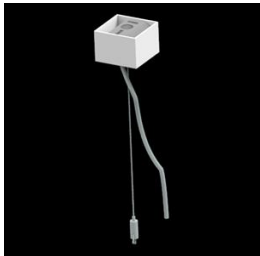

Product: X-LINE PRO COMPACT 3000/6000 PLX-T/PLX EDD 04 830 LINE / L-1690MM

Index: 19.4437.3A13.04

Description

Light fitting made out of aluminium profile. Simple luminaire construction (no mounting plates or LED plates). LEDs in the standard version are mounted by inserting them into the slot in the middle of the profile. Direct-indirect (up&down) light distribution. Available optical systems: PMMA opal diffuser (PLX), microprismatic PMMA (Micro-PRM). Diffuser used for indirect light distribution (at the top of the luminaire) available only in the PLX-T version (transparent PMMA). The luminaire is available in a line version. Available colors: anodized aluminum, black RAL 9005, white RAL 9016 or any color from the RAL palette on request. Gray, white or black polycarbonate end caps. Plastic plate (HIPS) masking the electronics compartment (only in luminaires with direct distribution). Possibility to use an aluminum snap-on aluminum cover and increase the IP rating to IP40. The use of luminaires typically for offices, public utility rooms, communication / common areas in multi-family buildings.

Mechanical data

Assembly	surface mounted on slings using accessories
Material	aluminum
Color	RAL 9005 (black)
Diffuser	PLX-T/PLX (transparent PMMA/PMMA opal) [up/down]
Impact resistant	IK04
Dimensions [mm]	1690 x 60 x 72

A graph of light

Accessories

Index 6E1-500KW041P-5
Name SUSPENSION NEW TYPE-A 04
LENGHT 1,5M WIRE 5X 1-POINT

Index 19.3272.1205.00
Name SUSPENSION NEW TYPE-E
LENGHT-1,5 METER WITHOUT
WIRE 1-POINT

Index 19.2118.0004.04
Name X-LINE PRO COMPACT LINE
FRONT+END SET 04